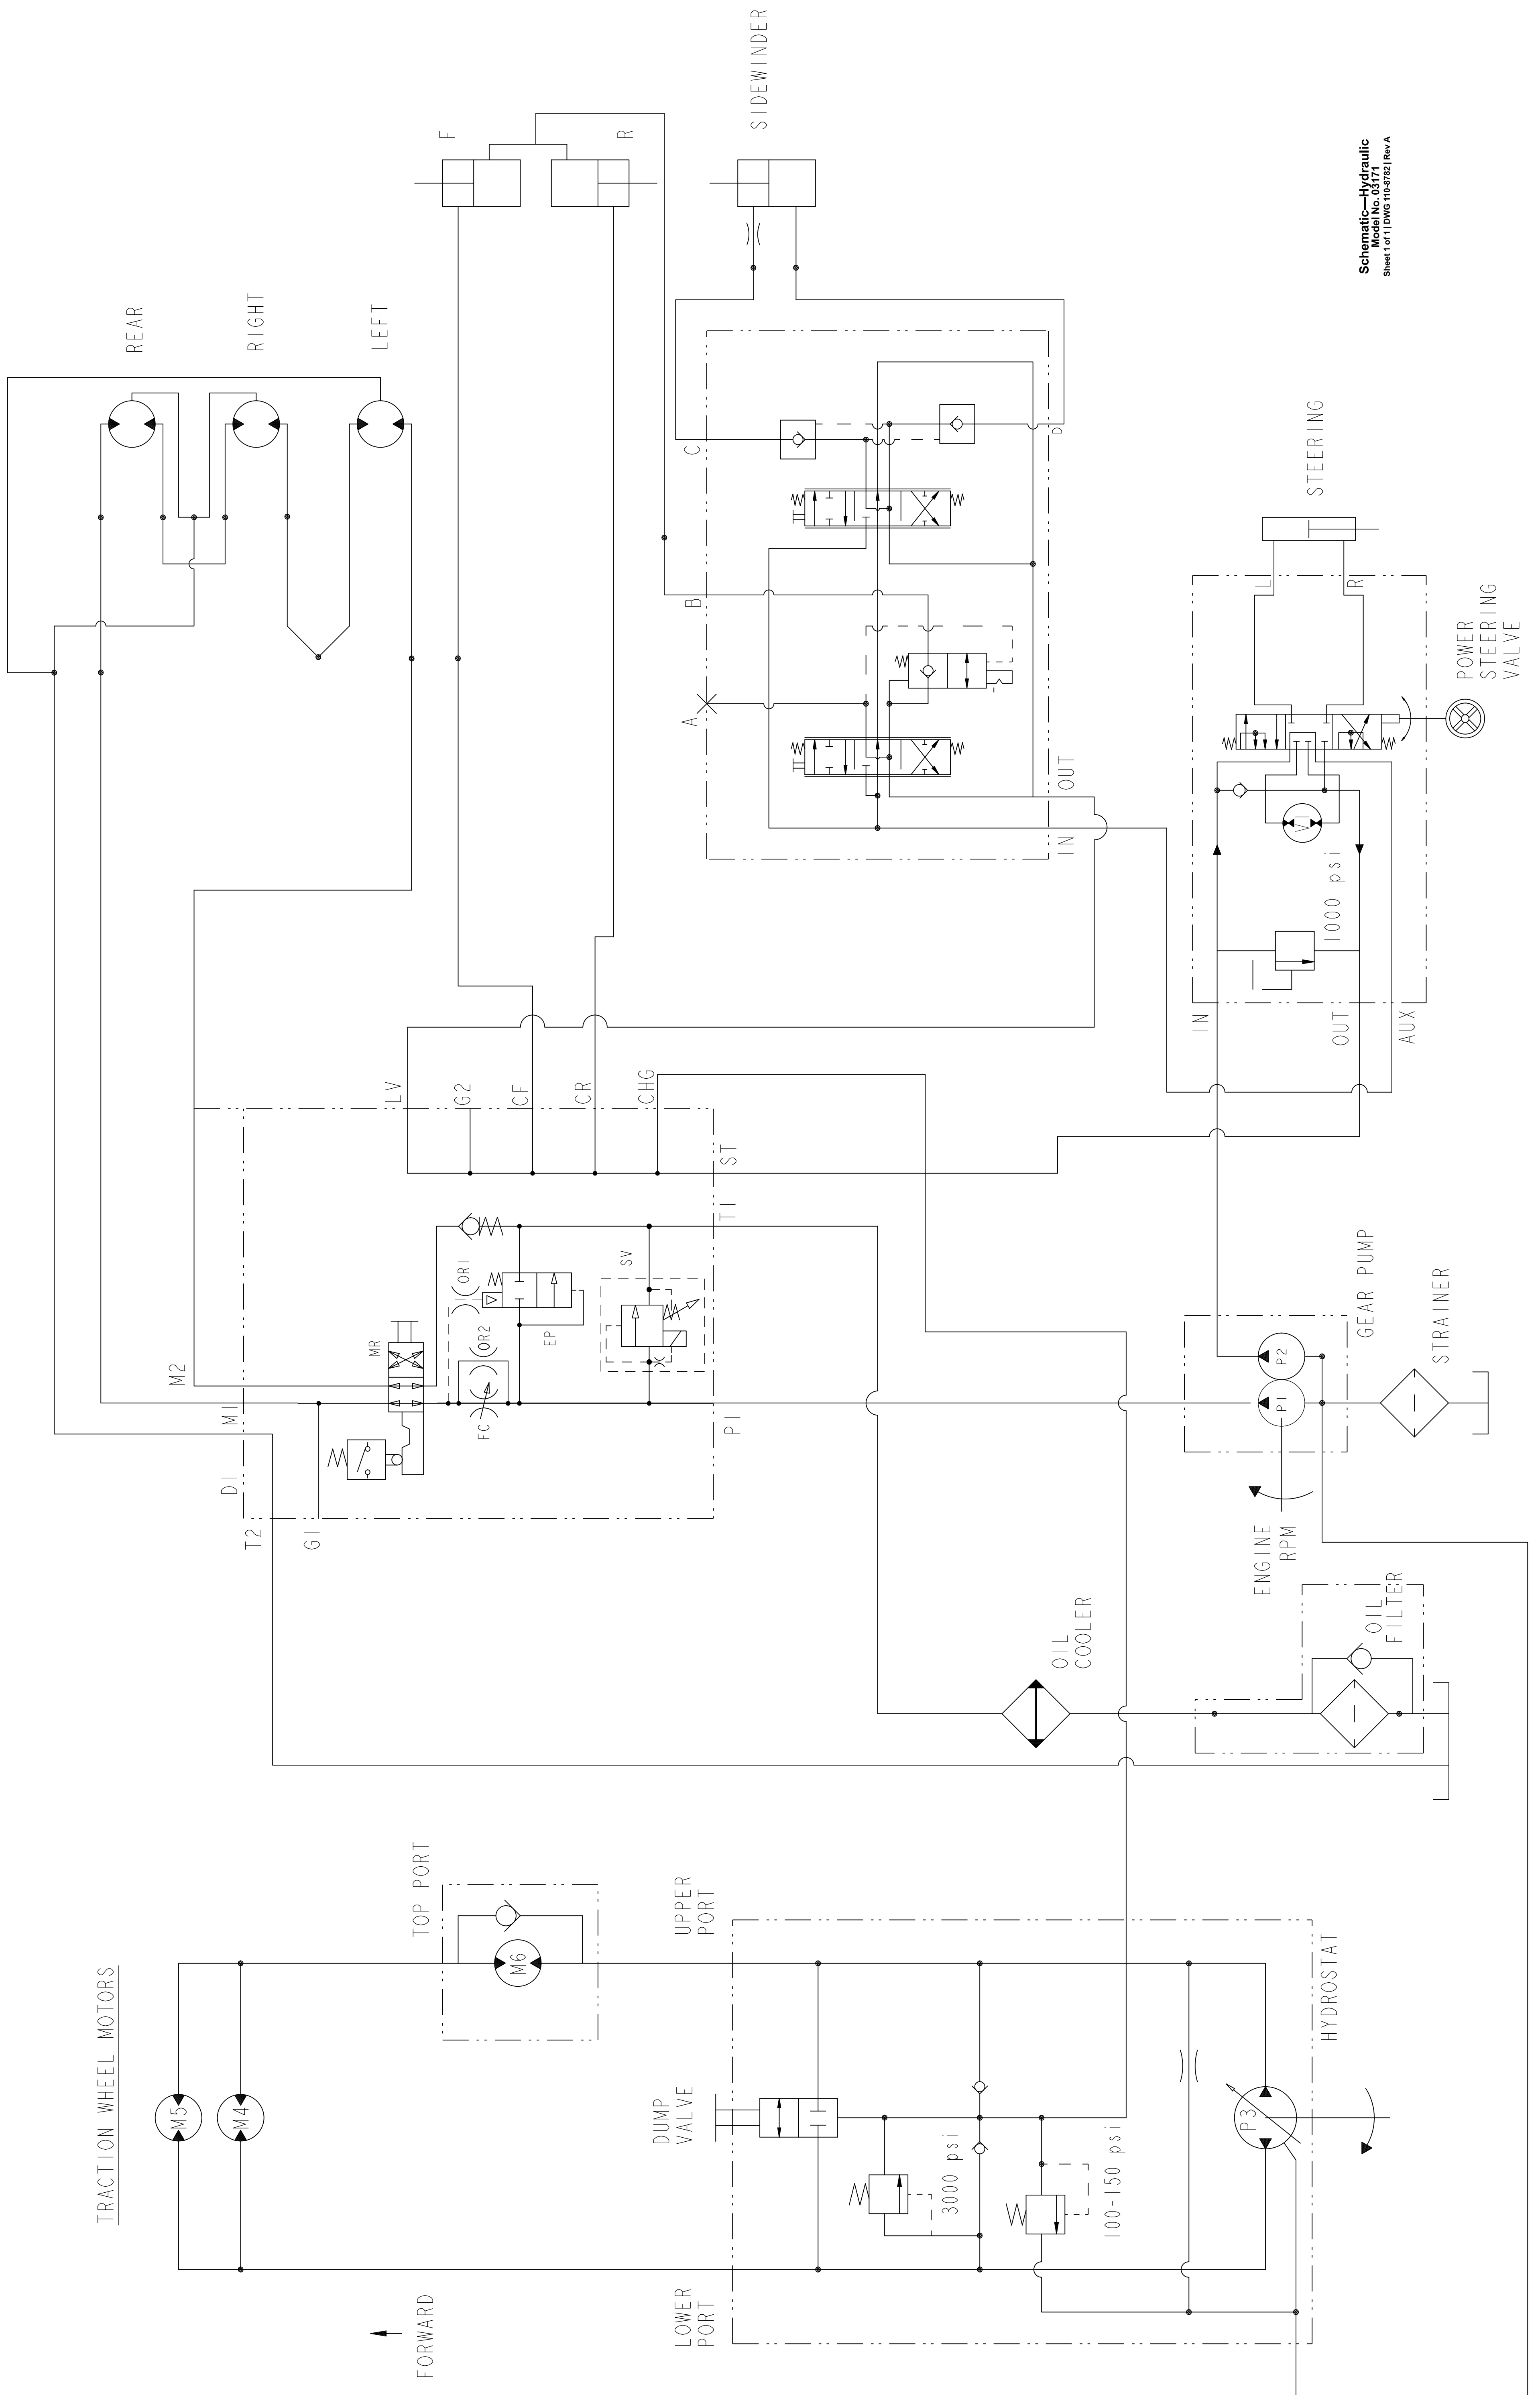

# Reelmaster® 3100-D Traction Unit With Sidewinder®

Model No. 03171—Serial No. 31400001 and Up  
Model No. 03171—Serial No. 314000158 and Up  
Model No. 03171—Serial No. 314000362 and Up  
Model No. 03171—Serial No. 31500001 and Up

Hydraulic Schematic

Schematic—Hydraulic  
Model No. 03171  
Sheet 1 of 1 [PWC 11/07/02] Rev A