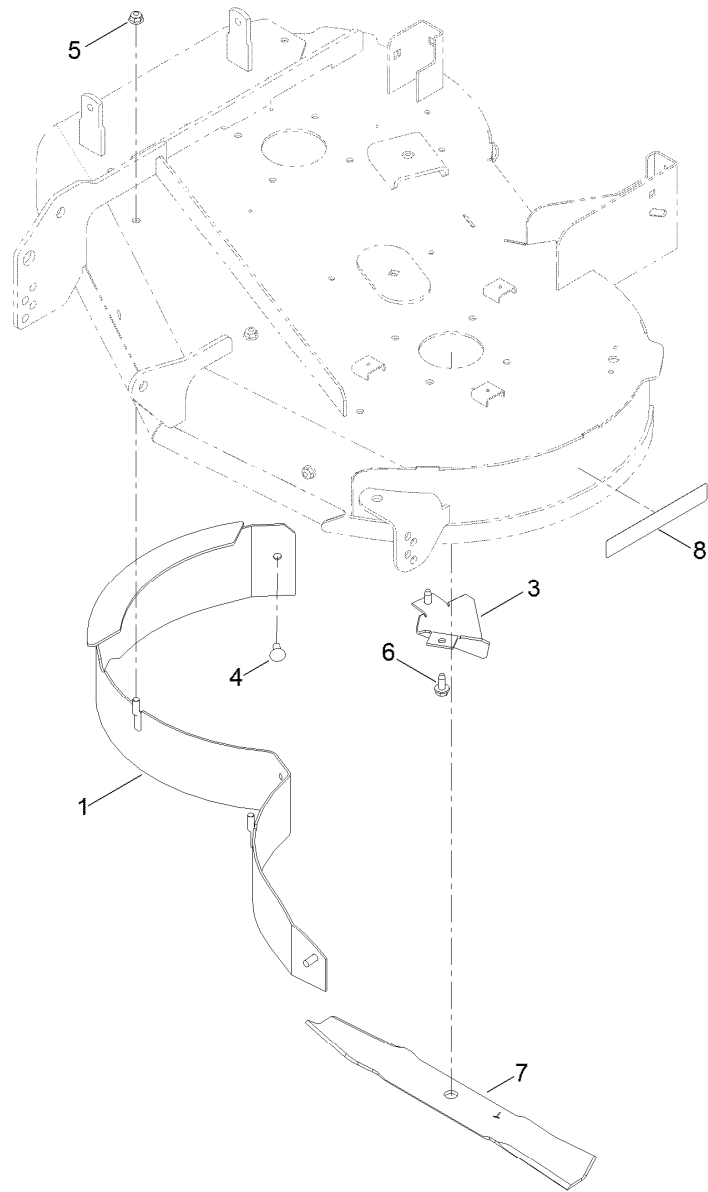

Count on it.

Parts Catalog

34in Recycler® Kit

TimeCutter® MX Series Riding Mower

Model No. 131-4184

34 Inch Recycler Kit

Ref.	Part Number	Qty.	Description
1	127-0060-03	1	Baffle ASM
3	119-3389-03	1	Kicker-Flanged
4	3230-1	1	Bolt-CARR
5	104-8300	4	Nut-Flange, NI
6	32144-70	2	Screw-HWHTF
7	115-5062-03	2	Blade-Mulch, 17.50 Inch
8	119-2368	1	Decal-Recycler