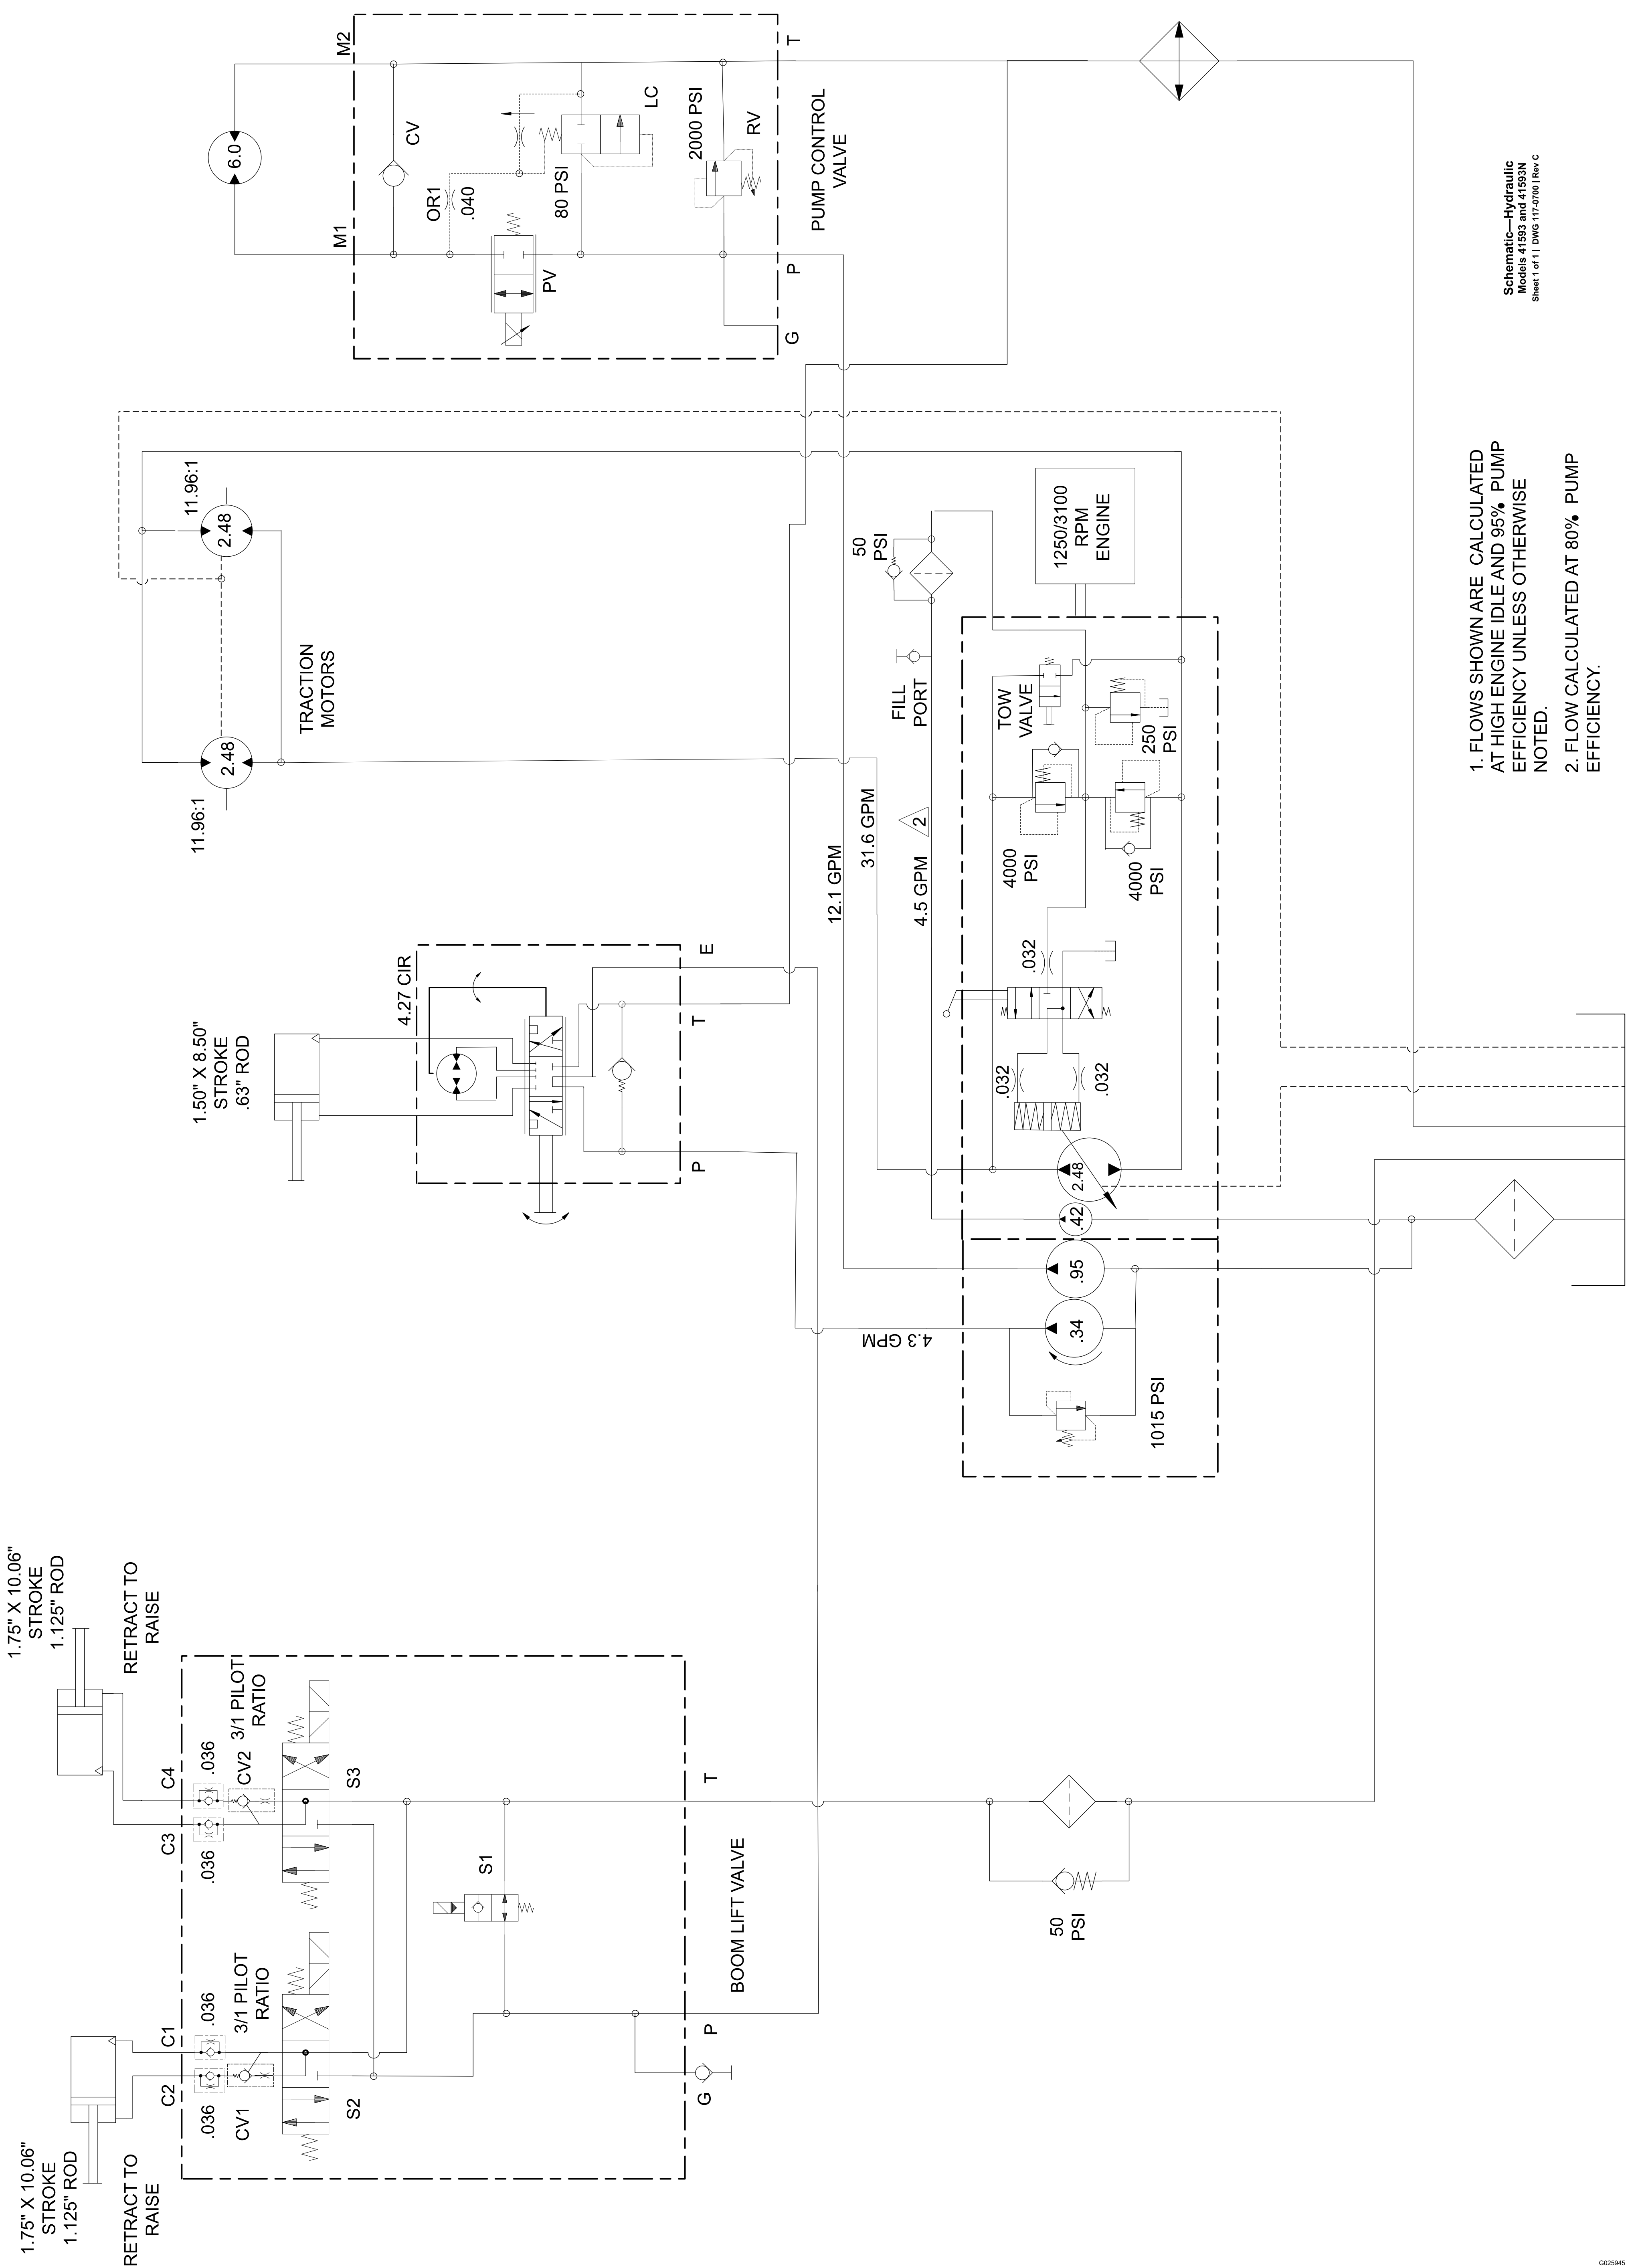

Multi-Pro 5800 Turf Sprayer

Model No. 41593—Serial No. 314000001 and Up
 Model No. 41593—Serial No. 315000001 and Up
 Model No. 41593N—Serial No. 314000001 and Up
 Model No. 41594—Serial No. 315000001 and Up

Hydraulic Schematic

1. FLOWS SHOWN ARE CALCULATED AT HIGH ENGINE IDLE AND 95% PUMP EFFICIENCY UNLESS OTHERWISE NOTED.
 2. FLOW CALCULATED AT 80% PUMP EFFICIENCY.

Schematic—Hydraulic
 Models 41593 and 41593N
 Sheet 1 of 11 DWG 117-0700 Rev C