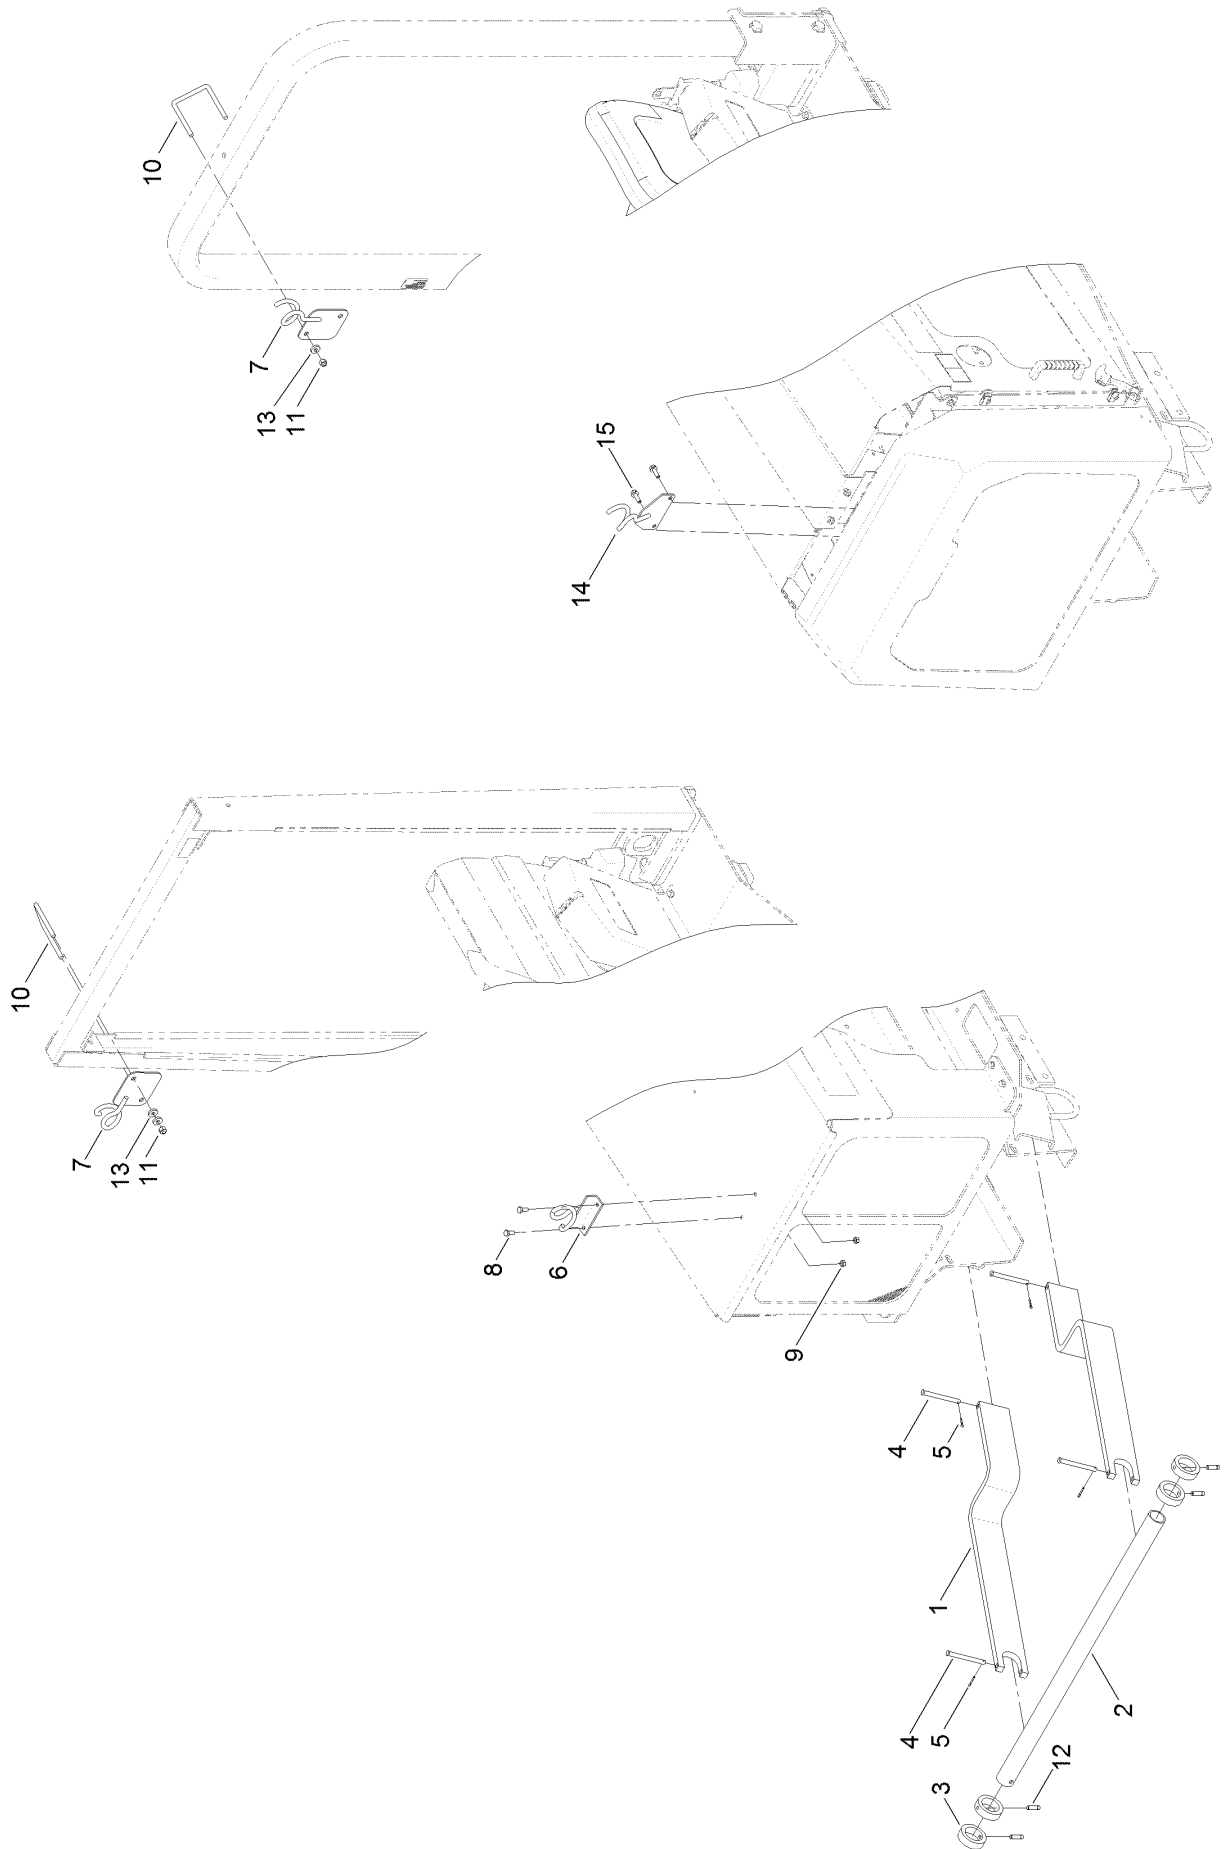

Count on it.

Parts Catalog

22in Reel Carrier

Pro Sneak 360 and 365 Vibratory Plow

Model No. 25419

Model No. 25419E

22 Inch Reel Carrier Assembly

22 Inch Reel Carrier Assembly (continued)

<i>Ref.</i>	<i>Part Number</i>	<i>Qty.</i>	<i>Description</i>	<i>Ref.</i>	<i>Part Number</i>	<i>Qty.</i>	<i>Description</i>
1	AU108739-03	2	Arm-Reel Carrier	9	32152-1	2	Nut-Lock, Cone
2	AUH350363-03	1	Pipe-Carrier	10	100-7067	1	U-Bolt (4 Inch)
3	AUH350355-03	4	Collar-Stop	11	3296-39	2	Nut-Lock, NI
4	AUH230243	4	Pin-Clevis	12	3243-5	4	Screw-Set, SQH
5	3272-10	4	Pin-Cotter	13	1-373034	4	Washer
6	AU118079A1-03	1	Guide-Cable	14	131-2129-03	1	Plate-Guide
7	130-7425-03	1	Guide-Cable	15	3234-29	2	Screw-HHF
8	116-7230	2	Screw-HHF				