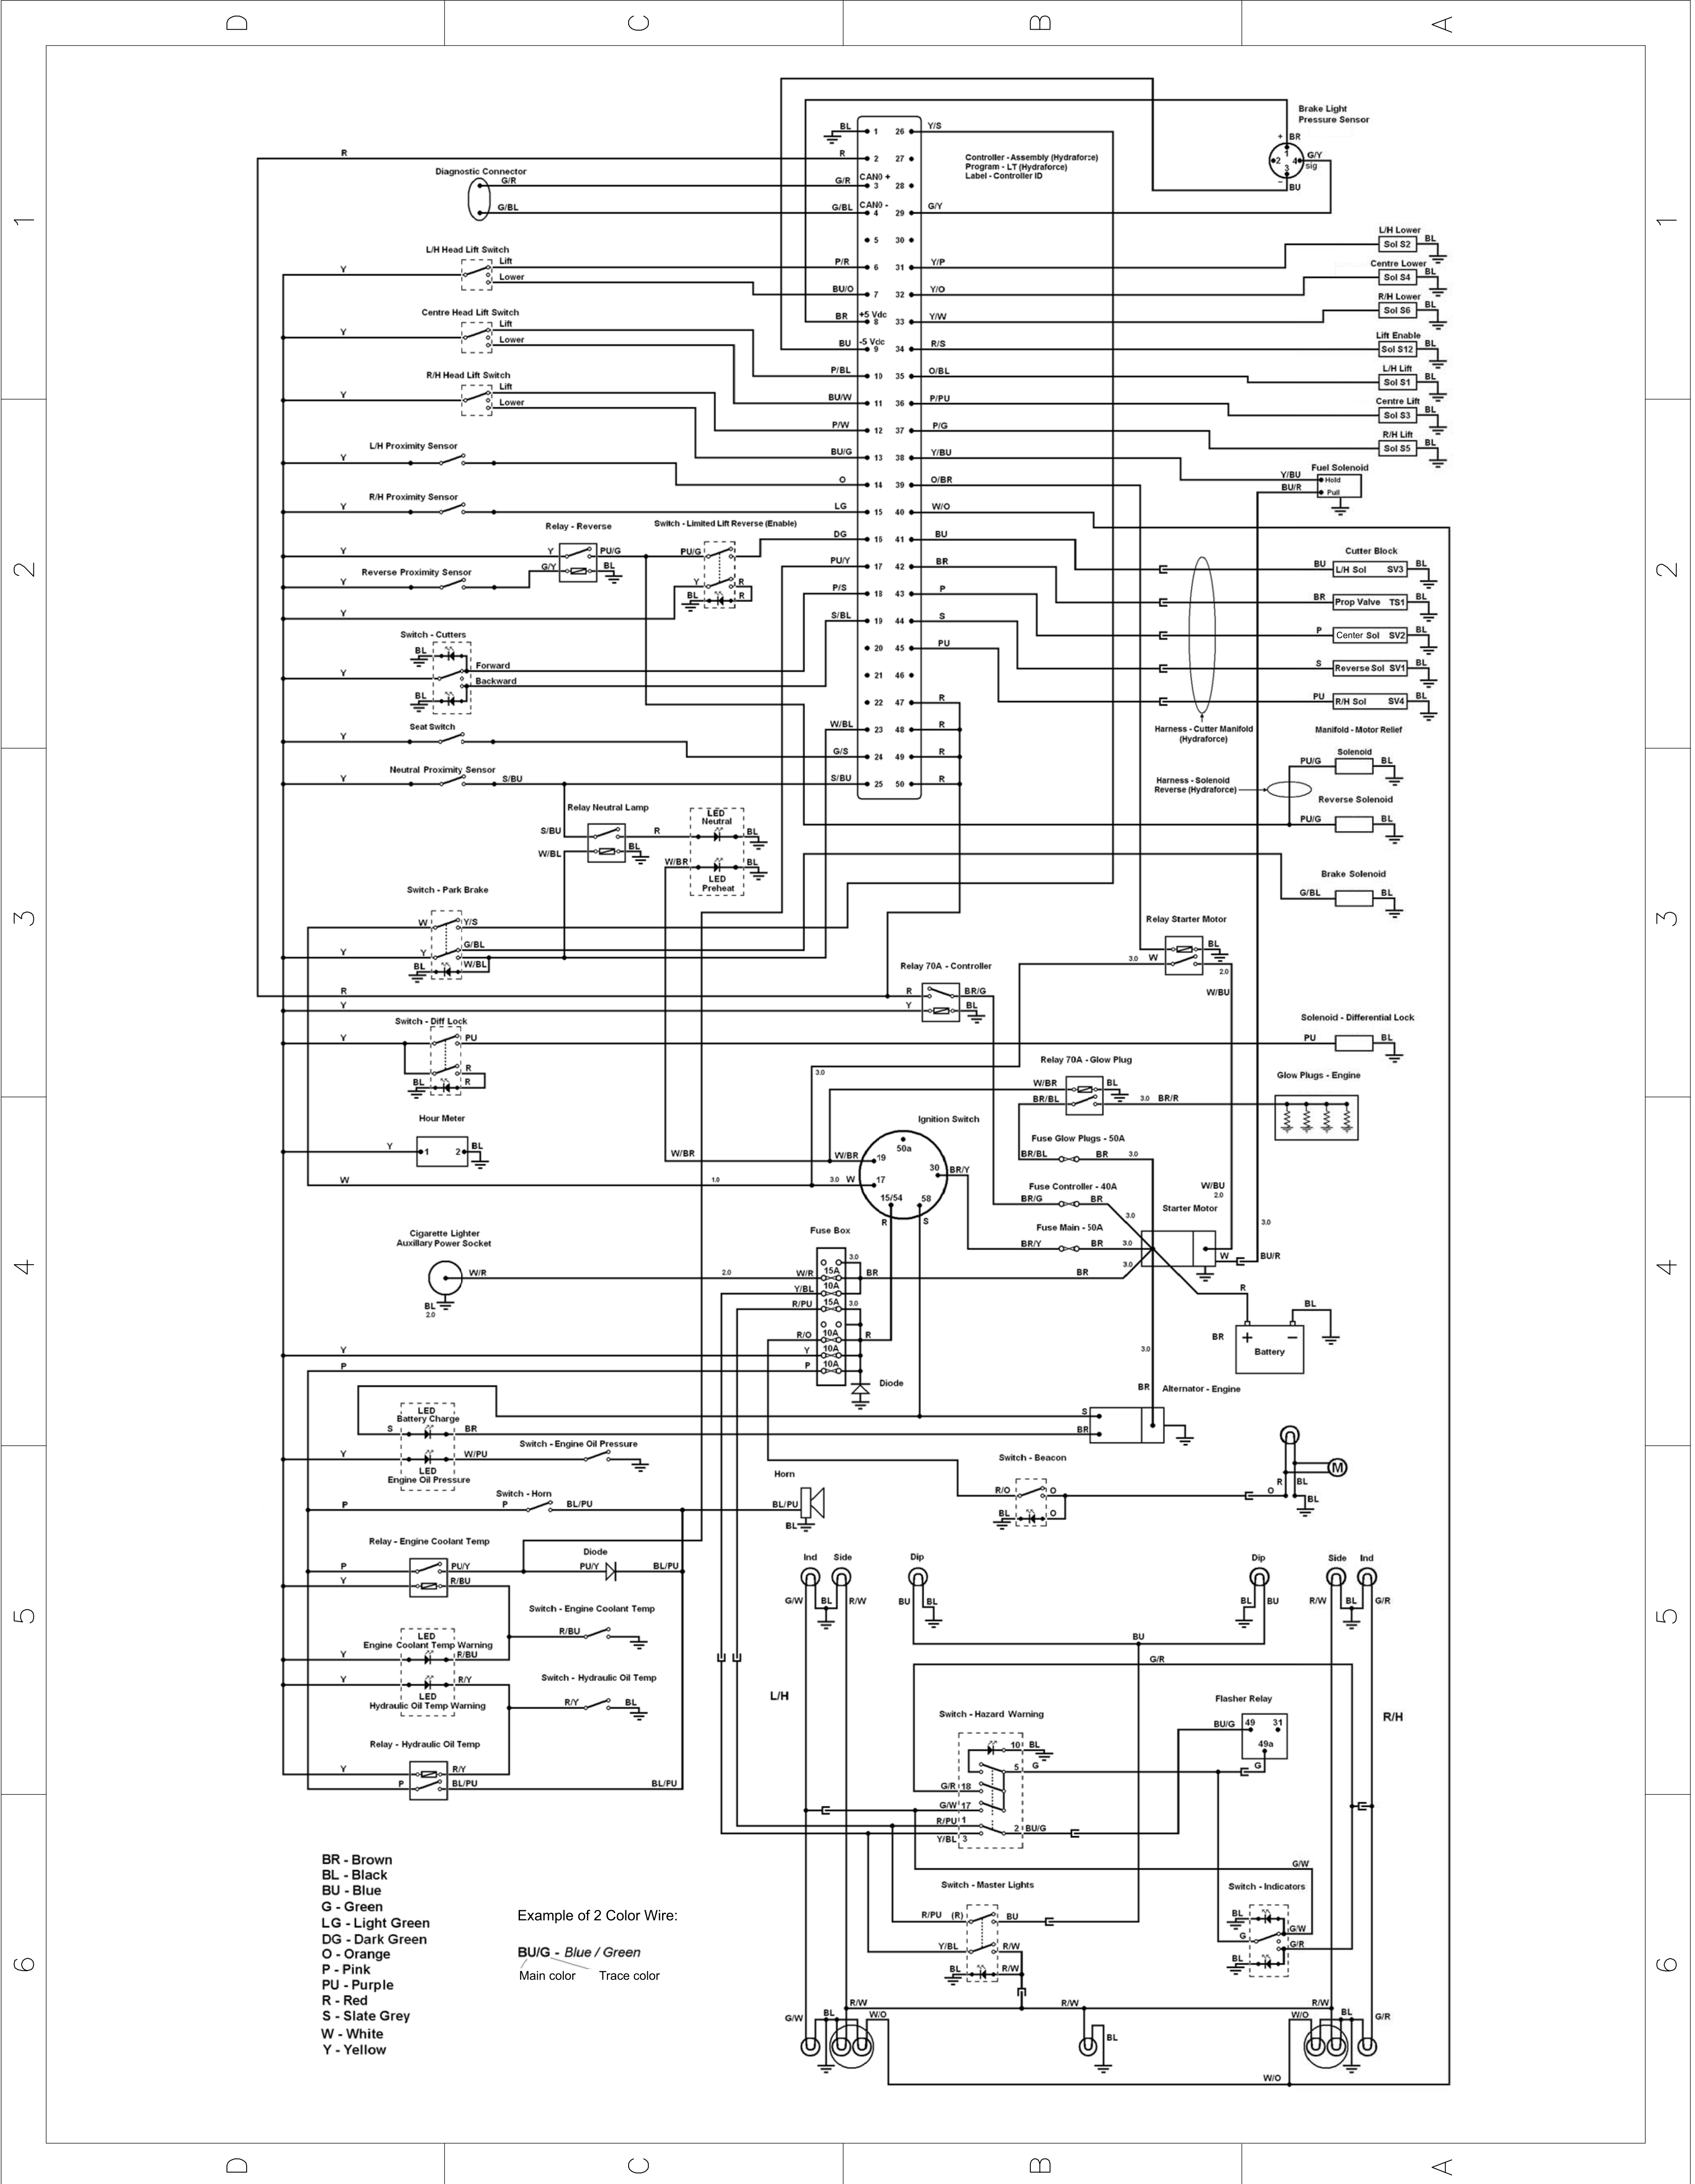

LT3340 Heavy-Duty Triple Turf Mower Traction Unit

Model No. 30657—Serial No. 315000001 and Up

Electrical Schematic

Model No. 30657
1 of 1

- BR - Brown
- BL - Black
- BU - Blue
- G - Green
- LG - Light Green
- DG - Dark Green
- O - Orange
- P - Pink
- PU - Purple
- R - Red
- S - Slate Grey
- W - White
- Y - Yellow

Example of 2 Color Wire:
 BU/G - Blue / Green
 Main color Trace color