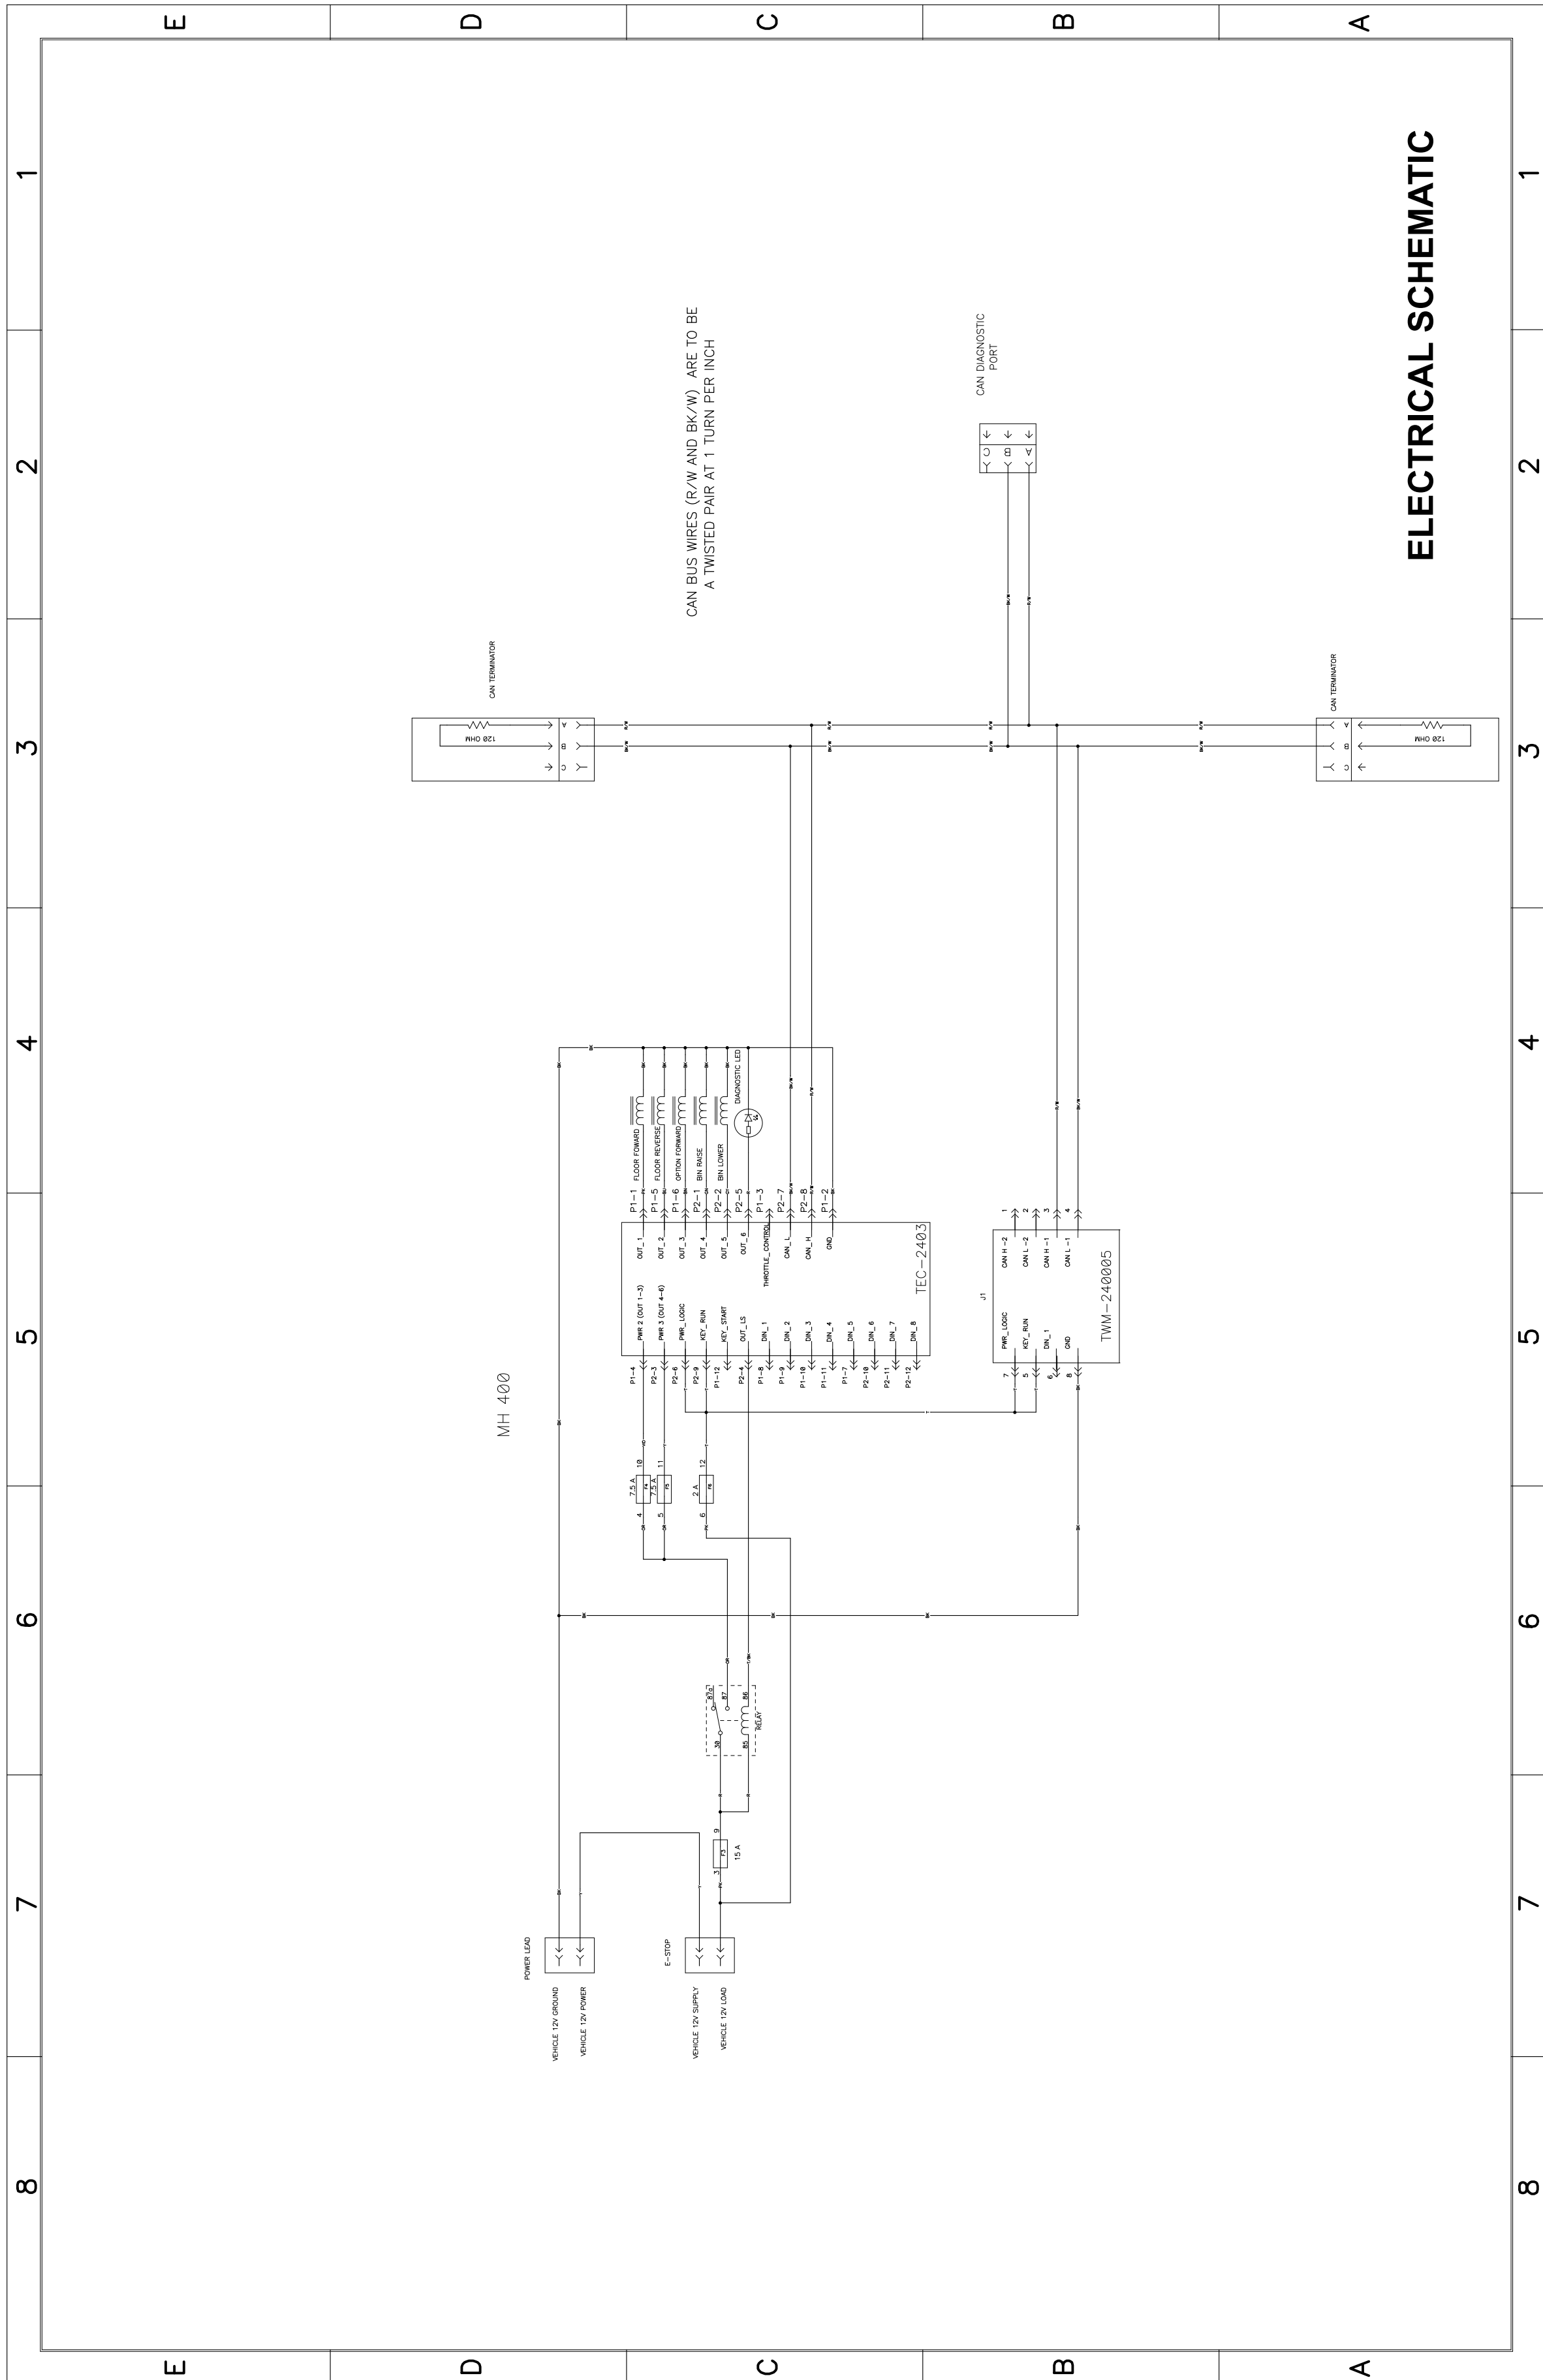

MH-400EH2 Material Handler

Model No. 44954—Serial No. 31500001 and Up

Model No. 44954
122-0269 Rev A
1 of 1

G035499