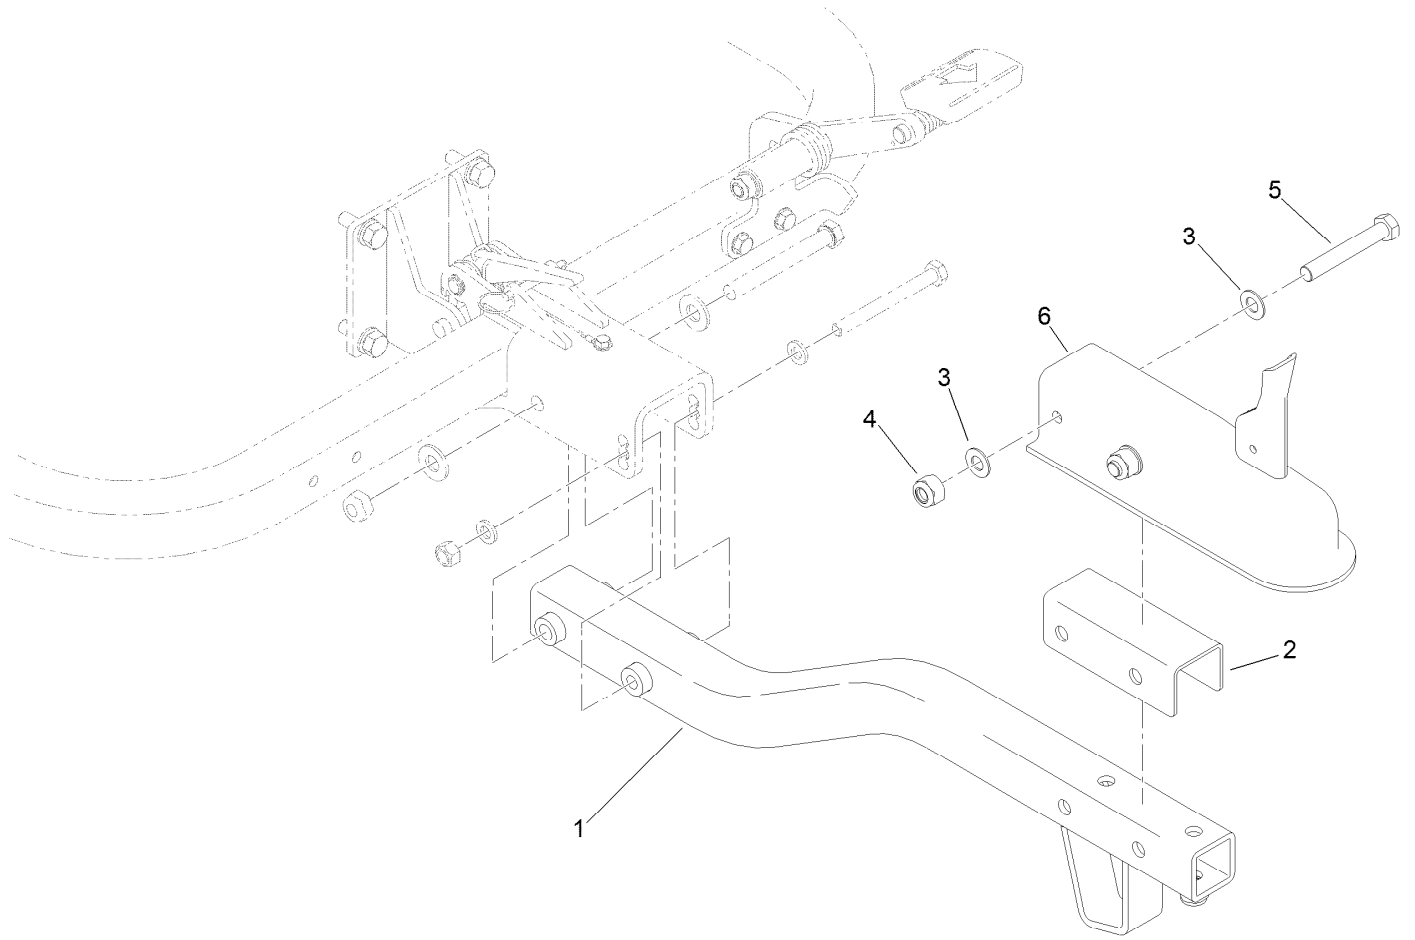

Count on it.

Parts Catalog

**2in Ball Hitch Receiver Kit,
GreensPro™ 1240 Greens Roller**

Model No. 44926

2 Inch Ball Hitch Receiver Assembly

<i>Ref.</i>	<i>Part Number</i>	<i>Qty.</i>	<i>Description</i>
1	127-8040-01	1	Hitch ASM
2	131-1611-01	1	Spacer-Plate
3	ZWP1L000U	4	Washer-Plain
4	ZNN1L000U	2	Nut-Nyloc
5	33116-080	2	Screw-HH
6	117-8371	1	Receiver-Hitch, Ball