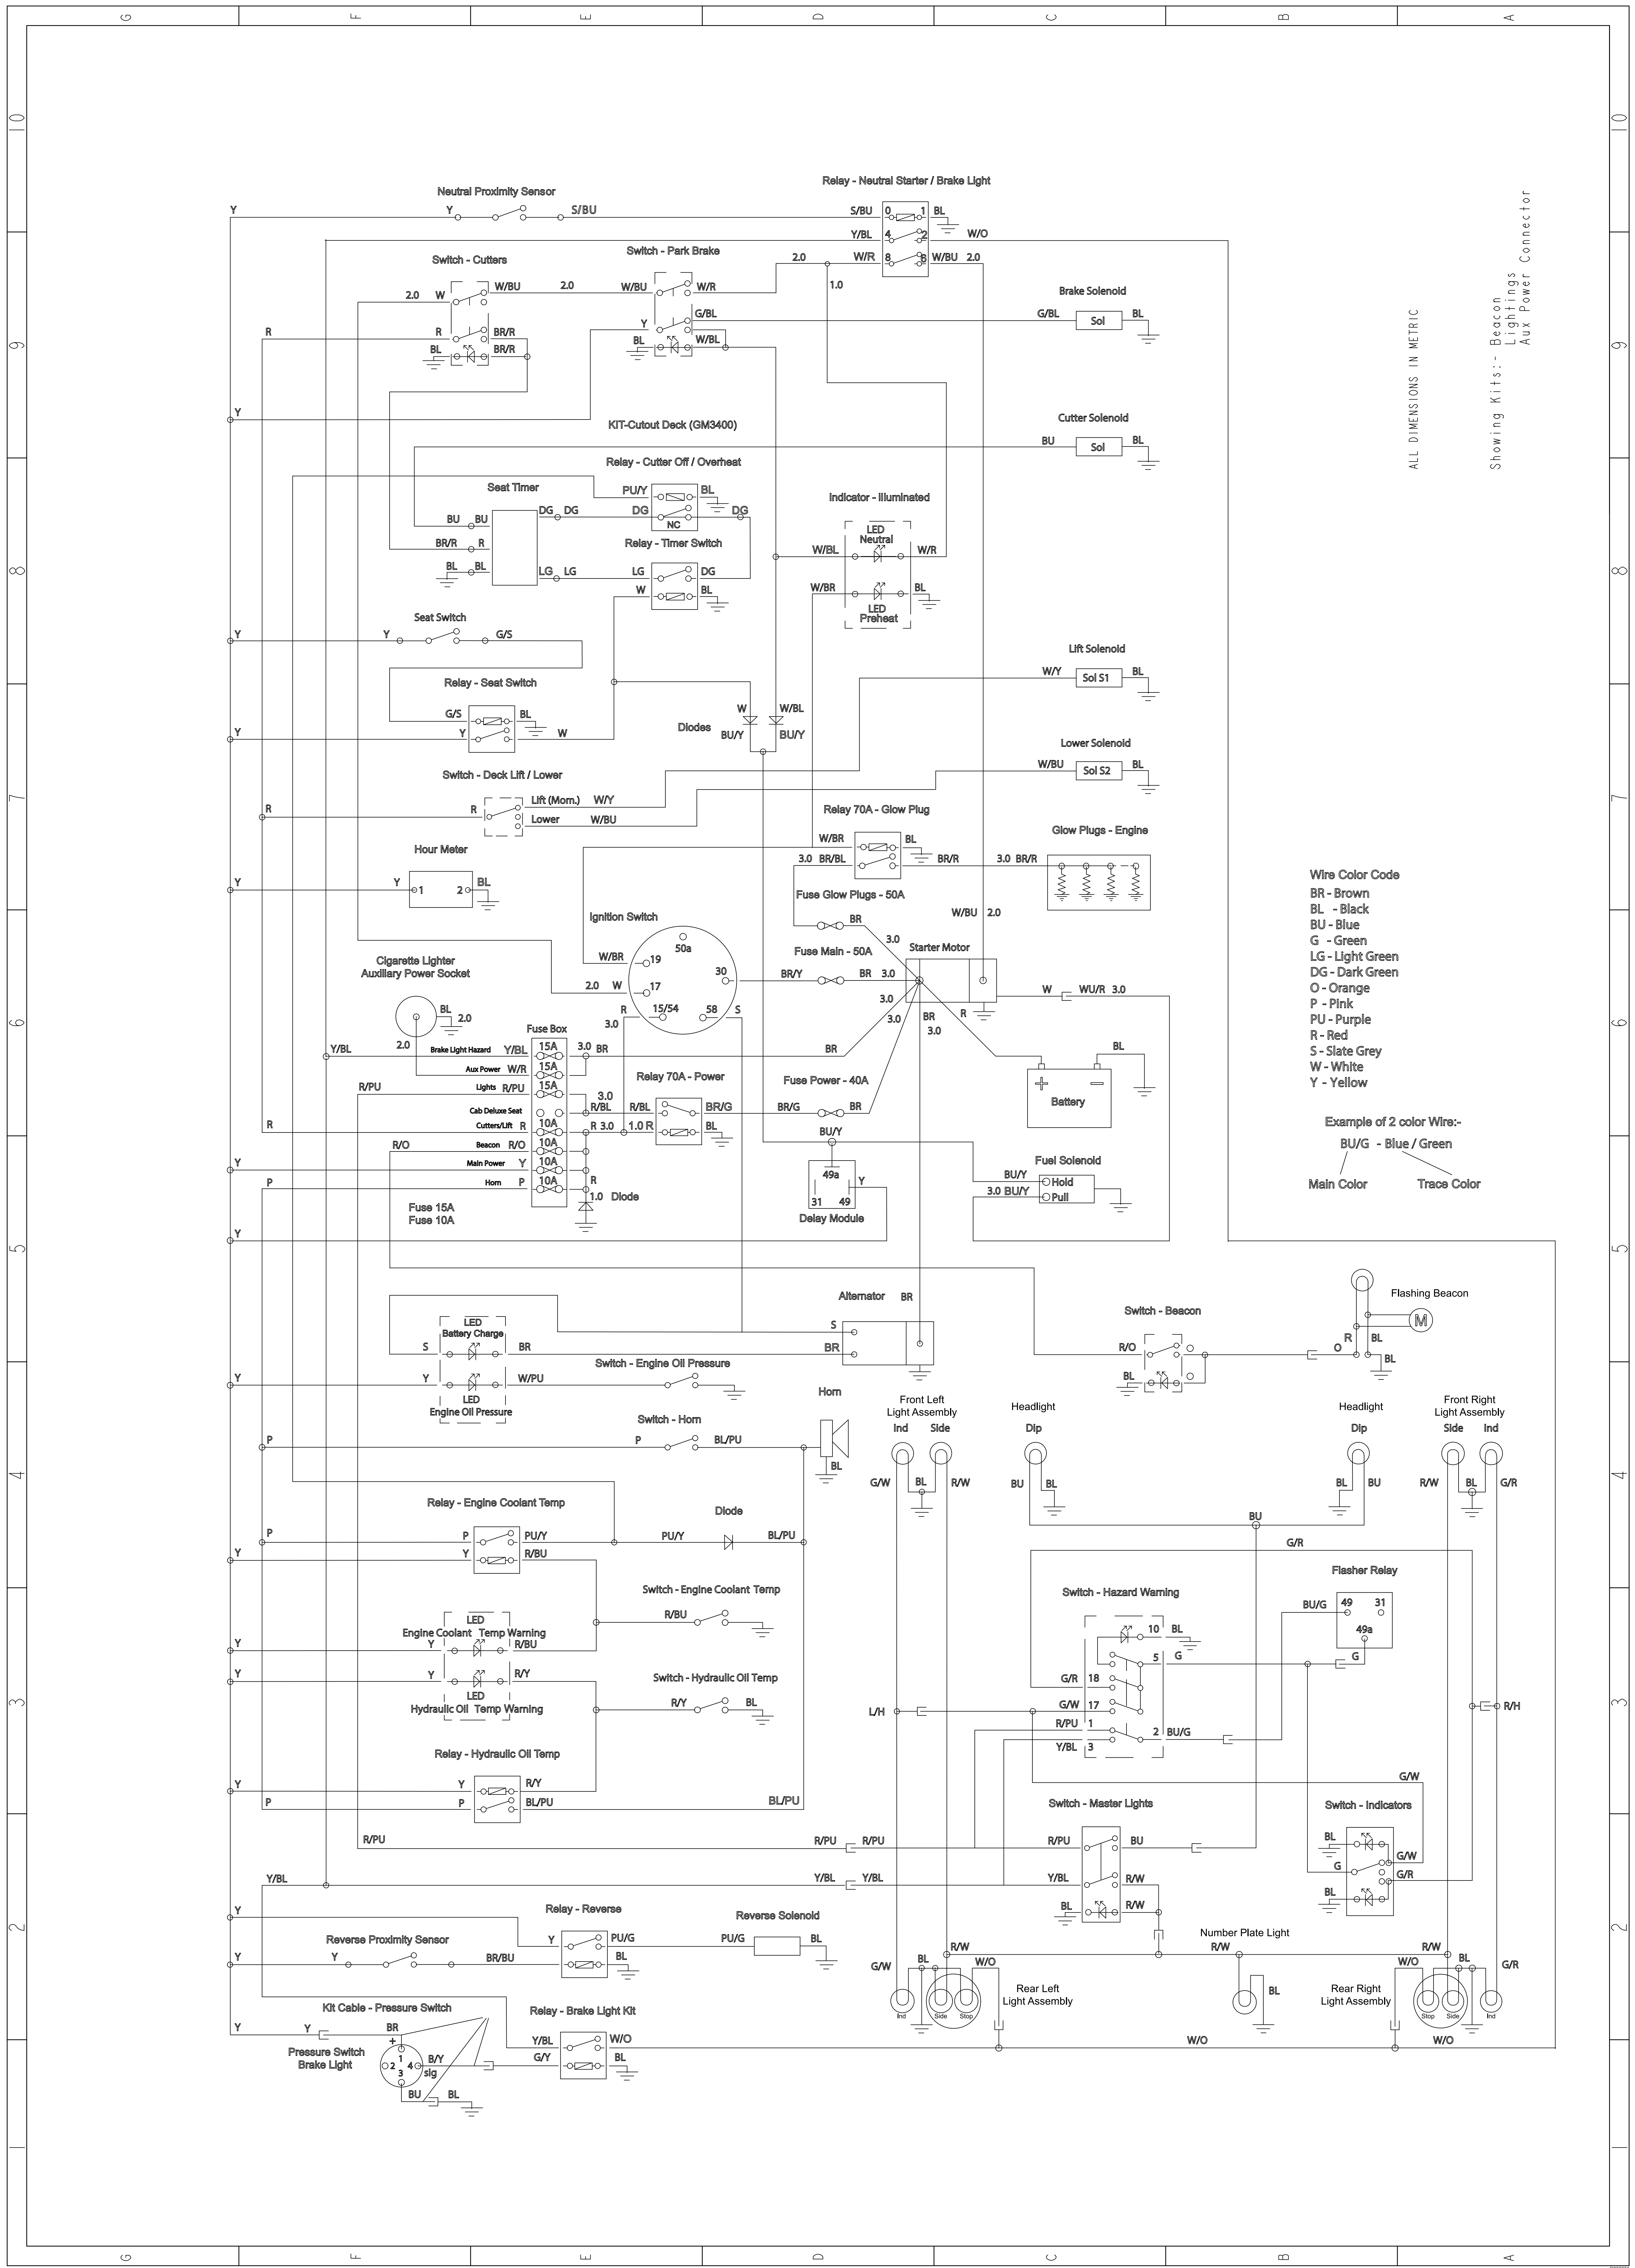

Model No. 30651
 111-9288 Rev A
 1 of 1

- Wire Color Code
- BR - Brown
 - BL - Black
 - BU - Blue
 - G - Green
 - LG - Light Green
 - DG - Dark Green
 - O - Orange
 - P - Pink
 - PU - Purple
 - R - Red
 - S - Slate Grey
 - W - White
 - Y - Yellow

Example of 2 color Wire-
 BU/G - Blue / Green
 Main Color Trace Color

ALL DIMENSIONS IN METRIC

Showing Kits:- Beacon
 Lightings
 Aux Power Connector