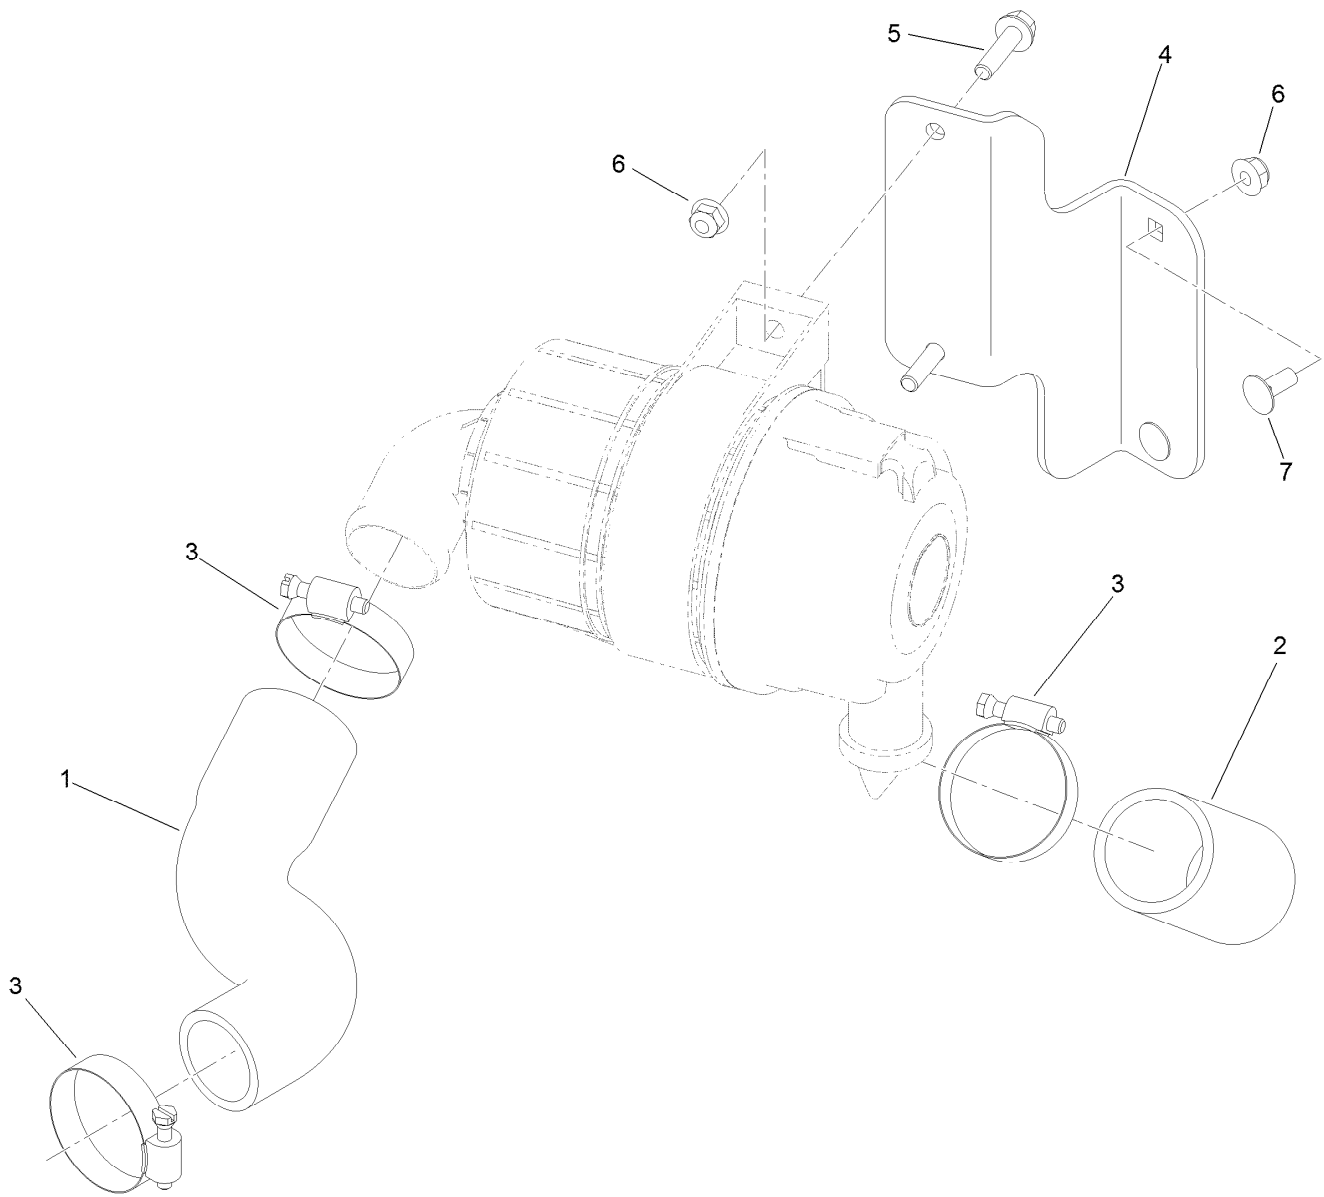

**Count on it.**

**Parts Catalog**

**Intake Hose Kit**

**Workman® MDX-D Utility Vehicle**

Model No. 131-6689

## Intake Hose Kit Assembly No. 131-6689

<i>Ref.</i>	<i>Part Number</i>	<i>Qty.</i>	<i>Description</i>
1	131-6665	1	Hose-Intake
2	93-6724	1	Hose-Intake
3	2412-92	3	Clamp-Hose
4	131-6664-03	1	Bracket-Mount
5	3234-36	2	Screw-HHF
6	104-8300	4	Nut-Flange, NI
7	3230-23	2	Screw-CARR