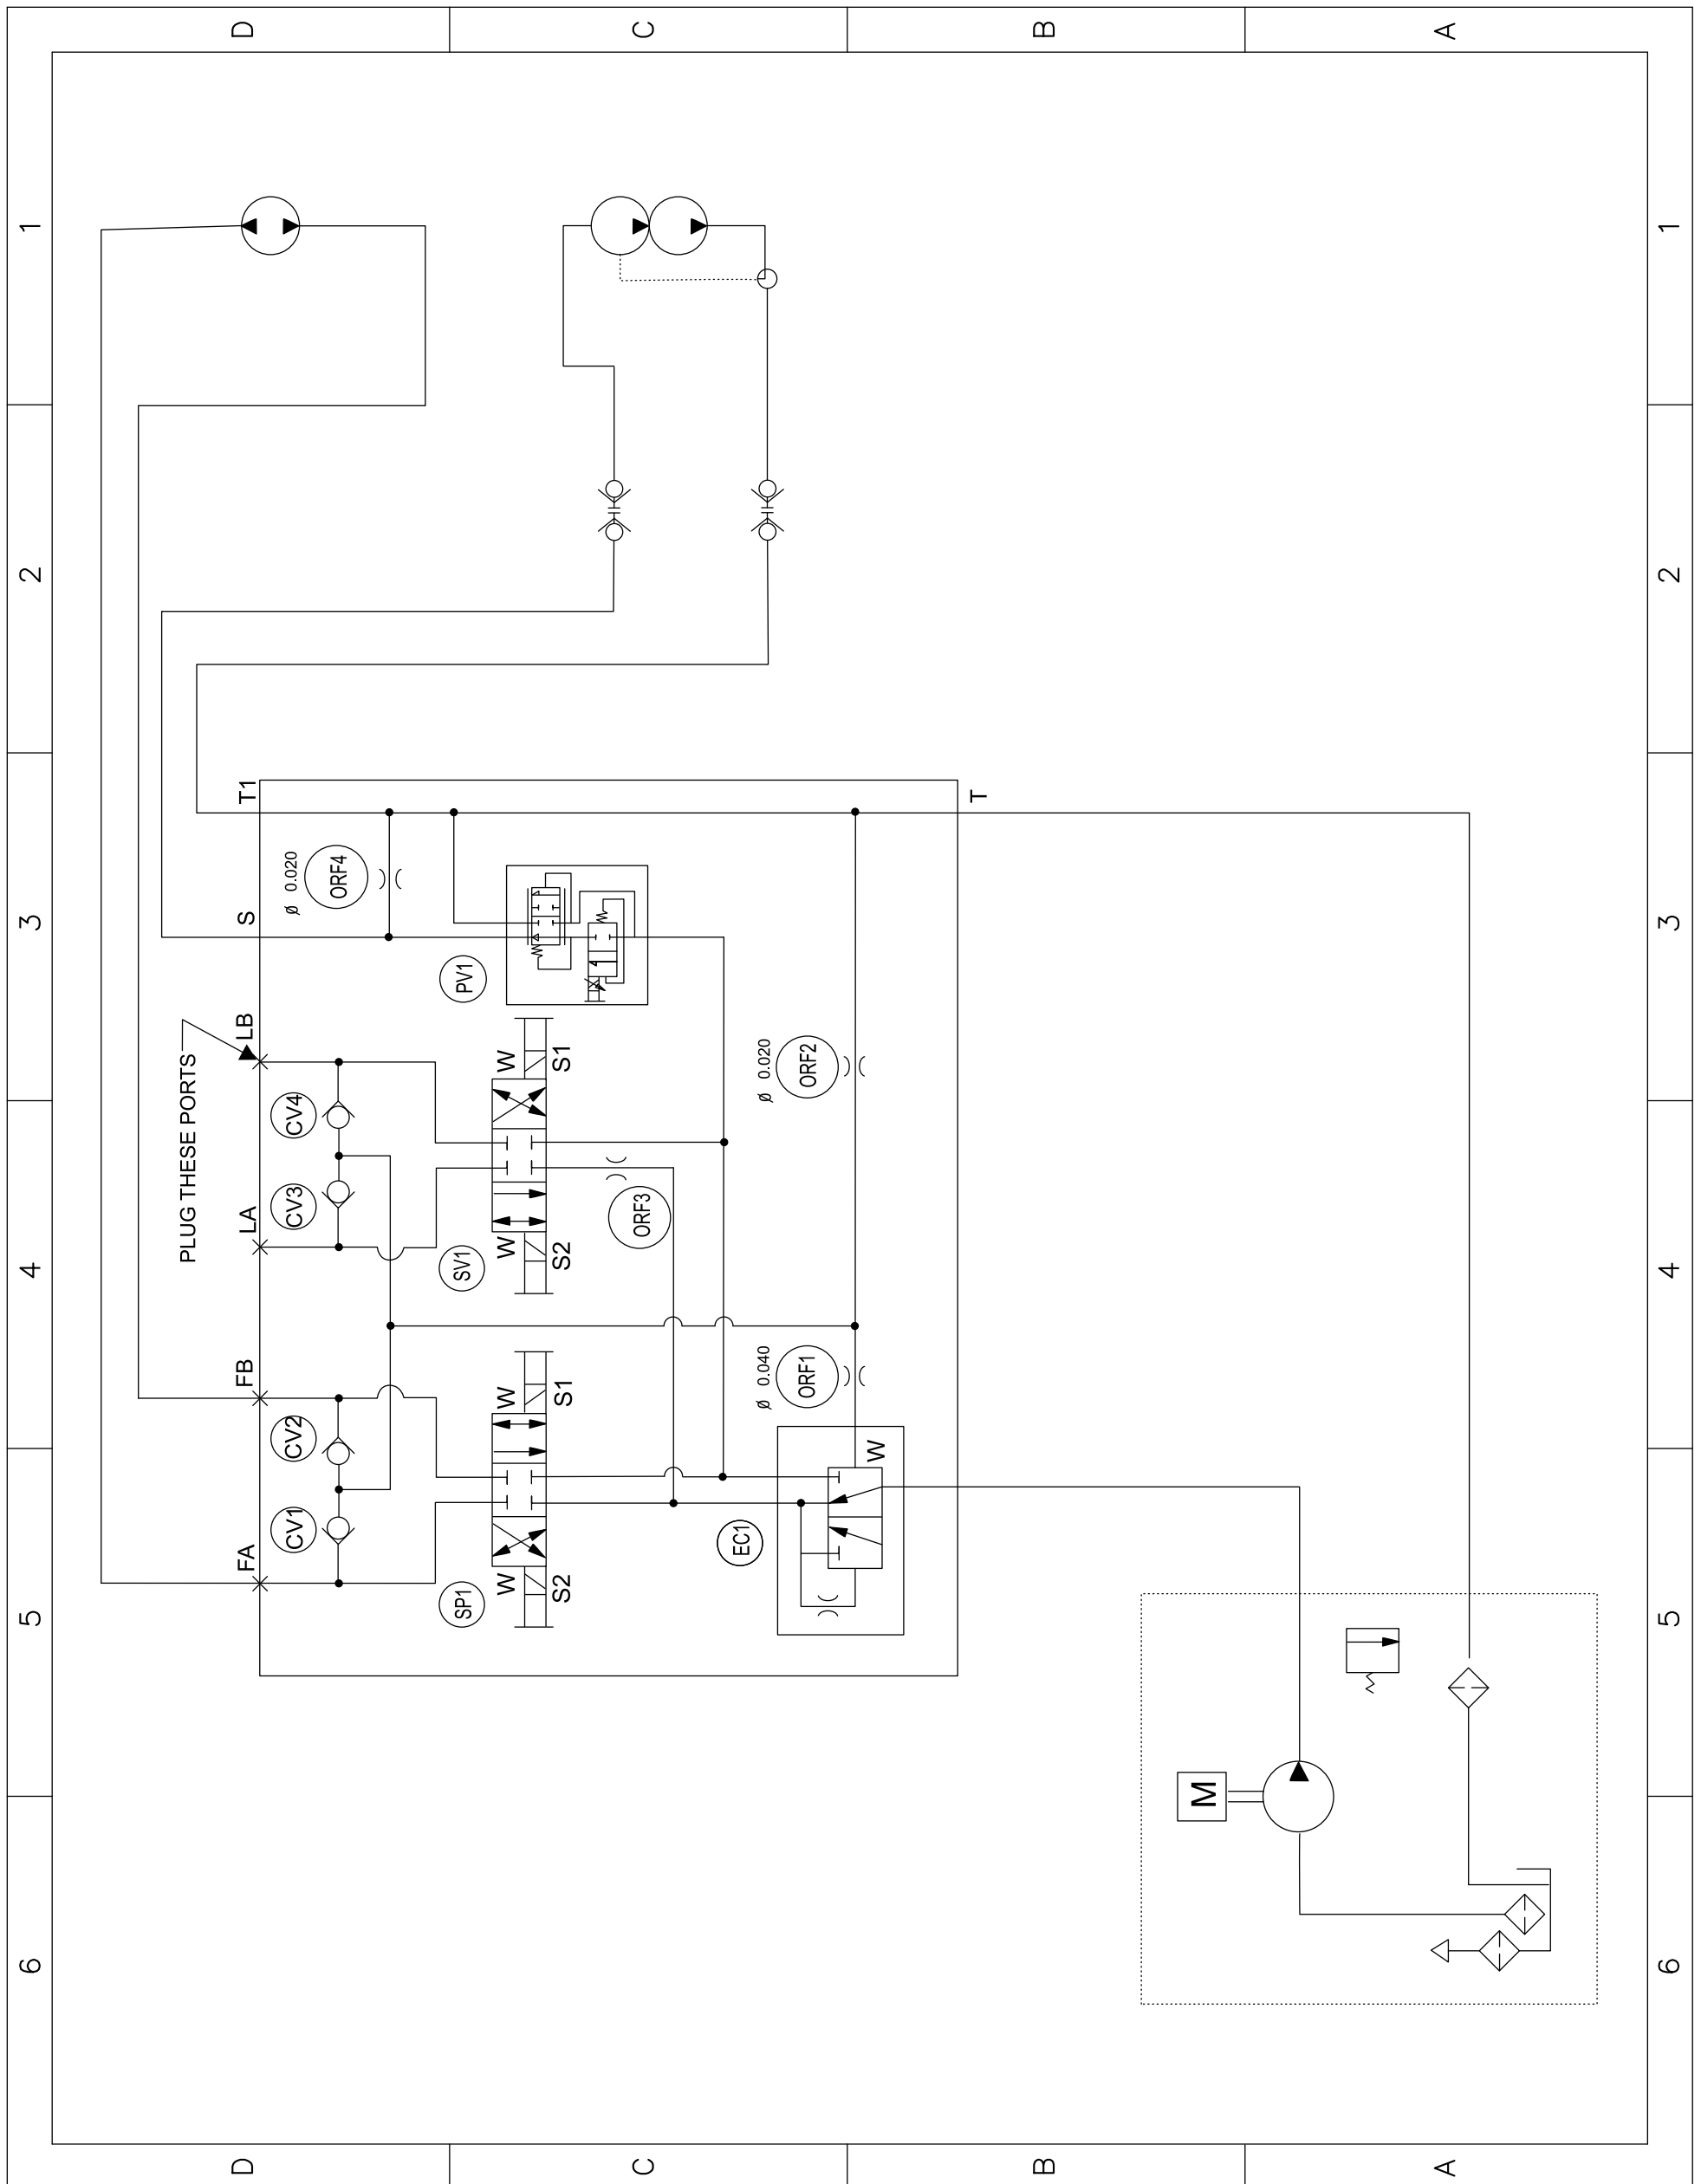

ProPass 200 Top Dresser with Twin Spinner and Wireless Control

Model No. 44751—Serial No. 31500001 and Up

Hydraulic Schematic

Model No. 44751
1 of 1

G031035