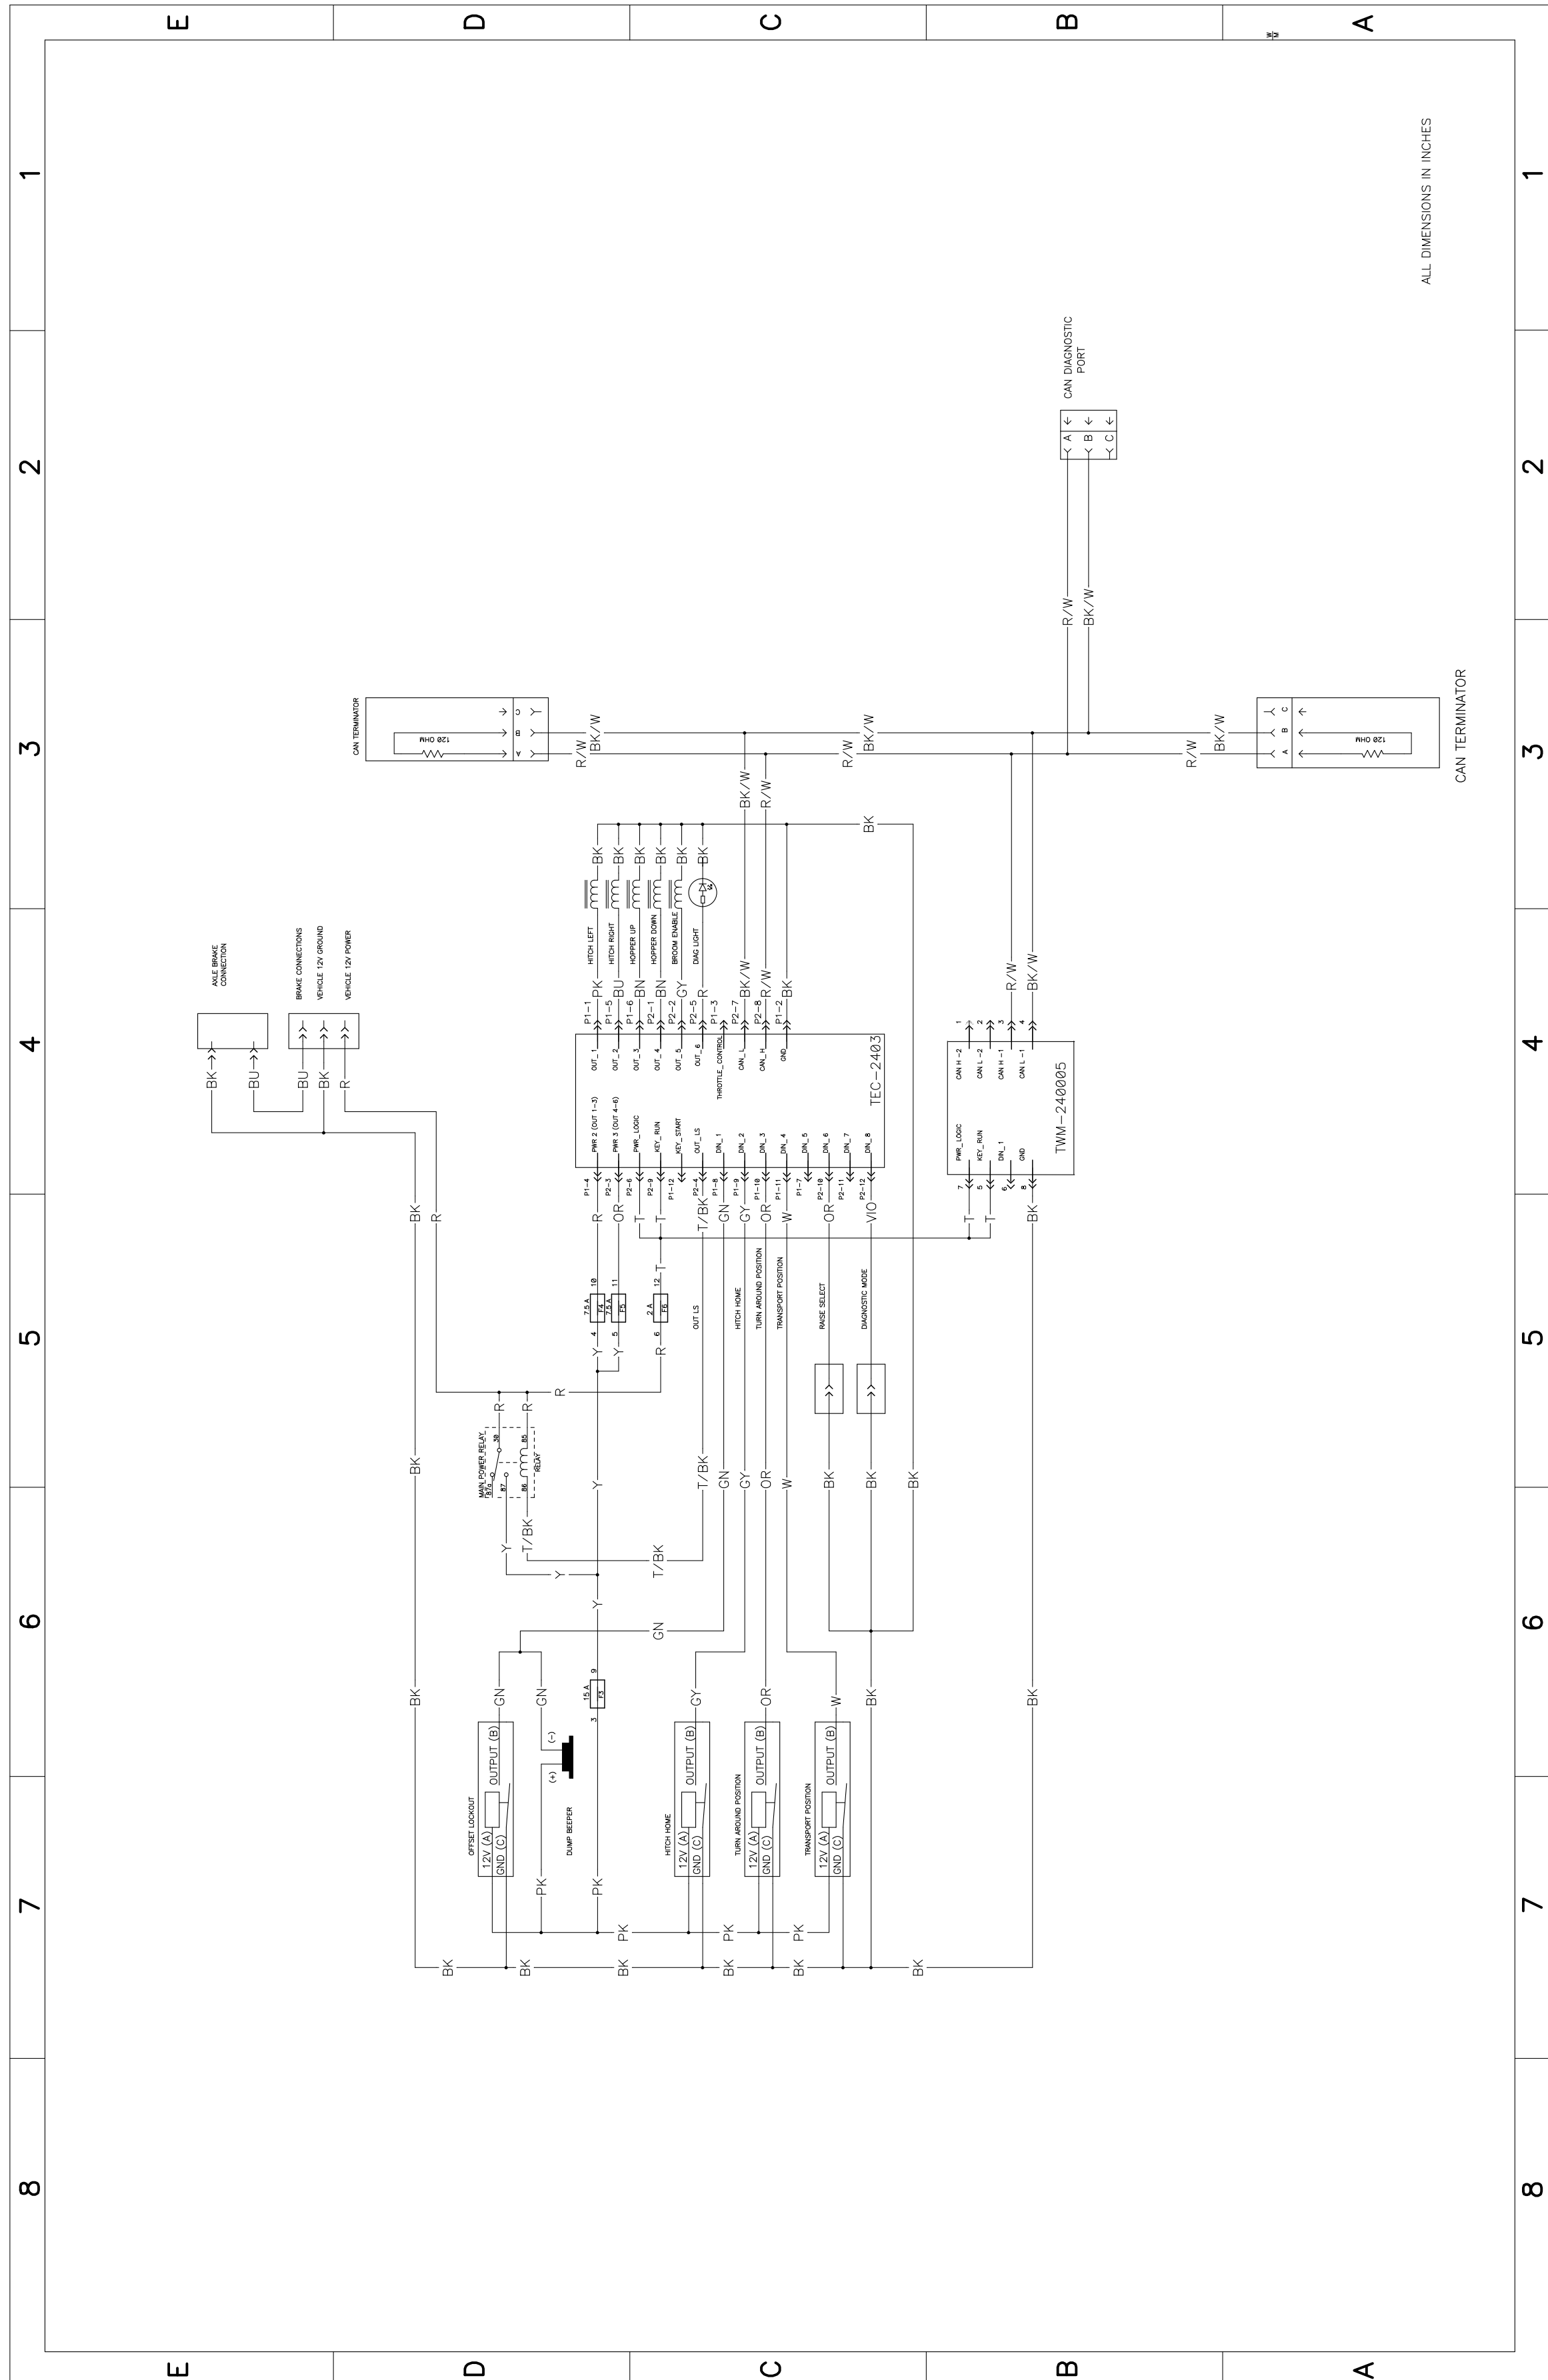

Pro Sweep Turf Sweeper

Model No. 07068—Serial No. 31500001 and Up

Model No. 07068
122-0236 Rev A
1 of 1

G030580