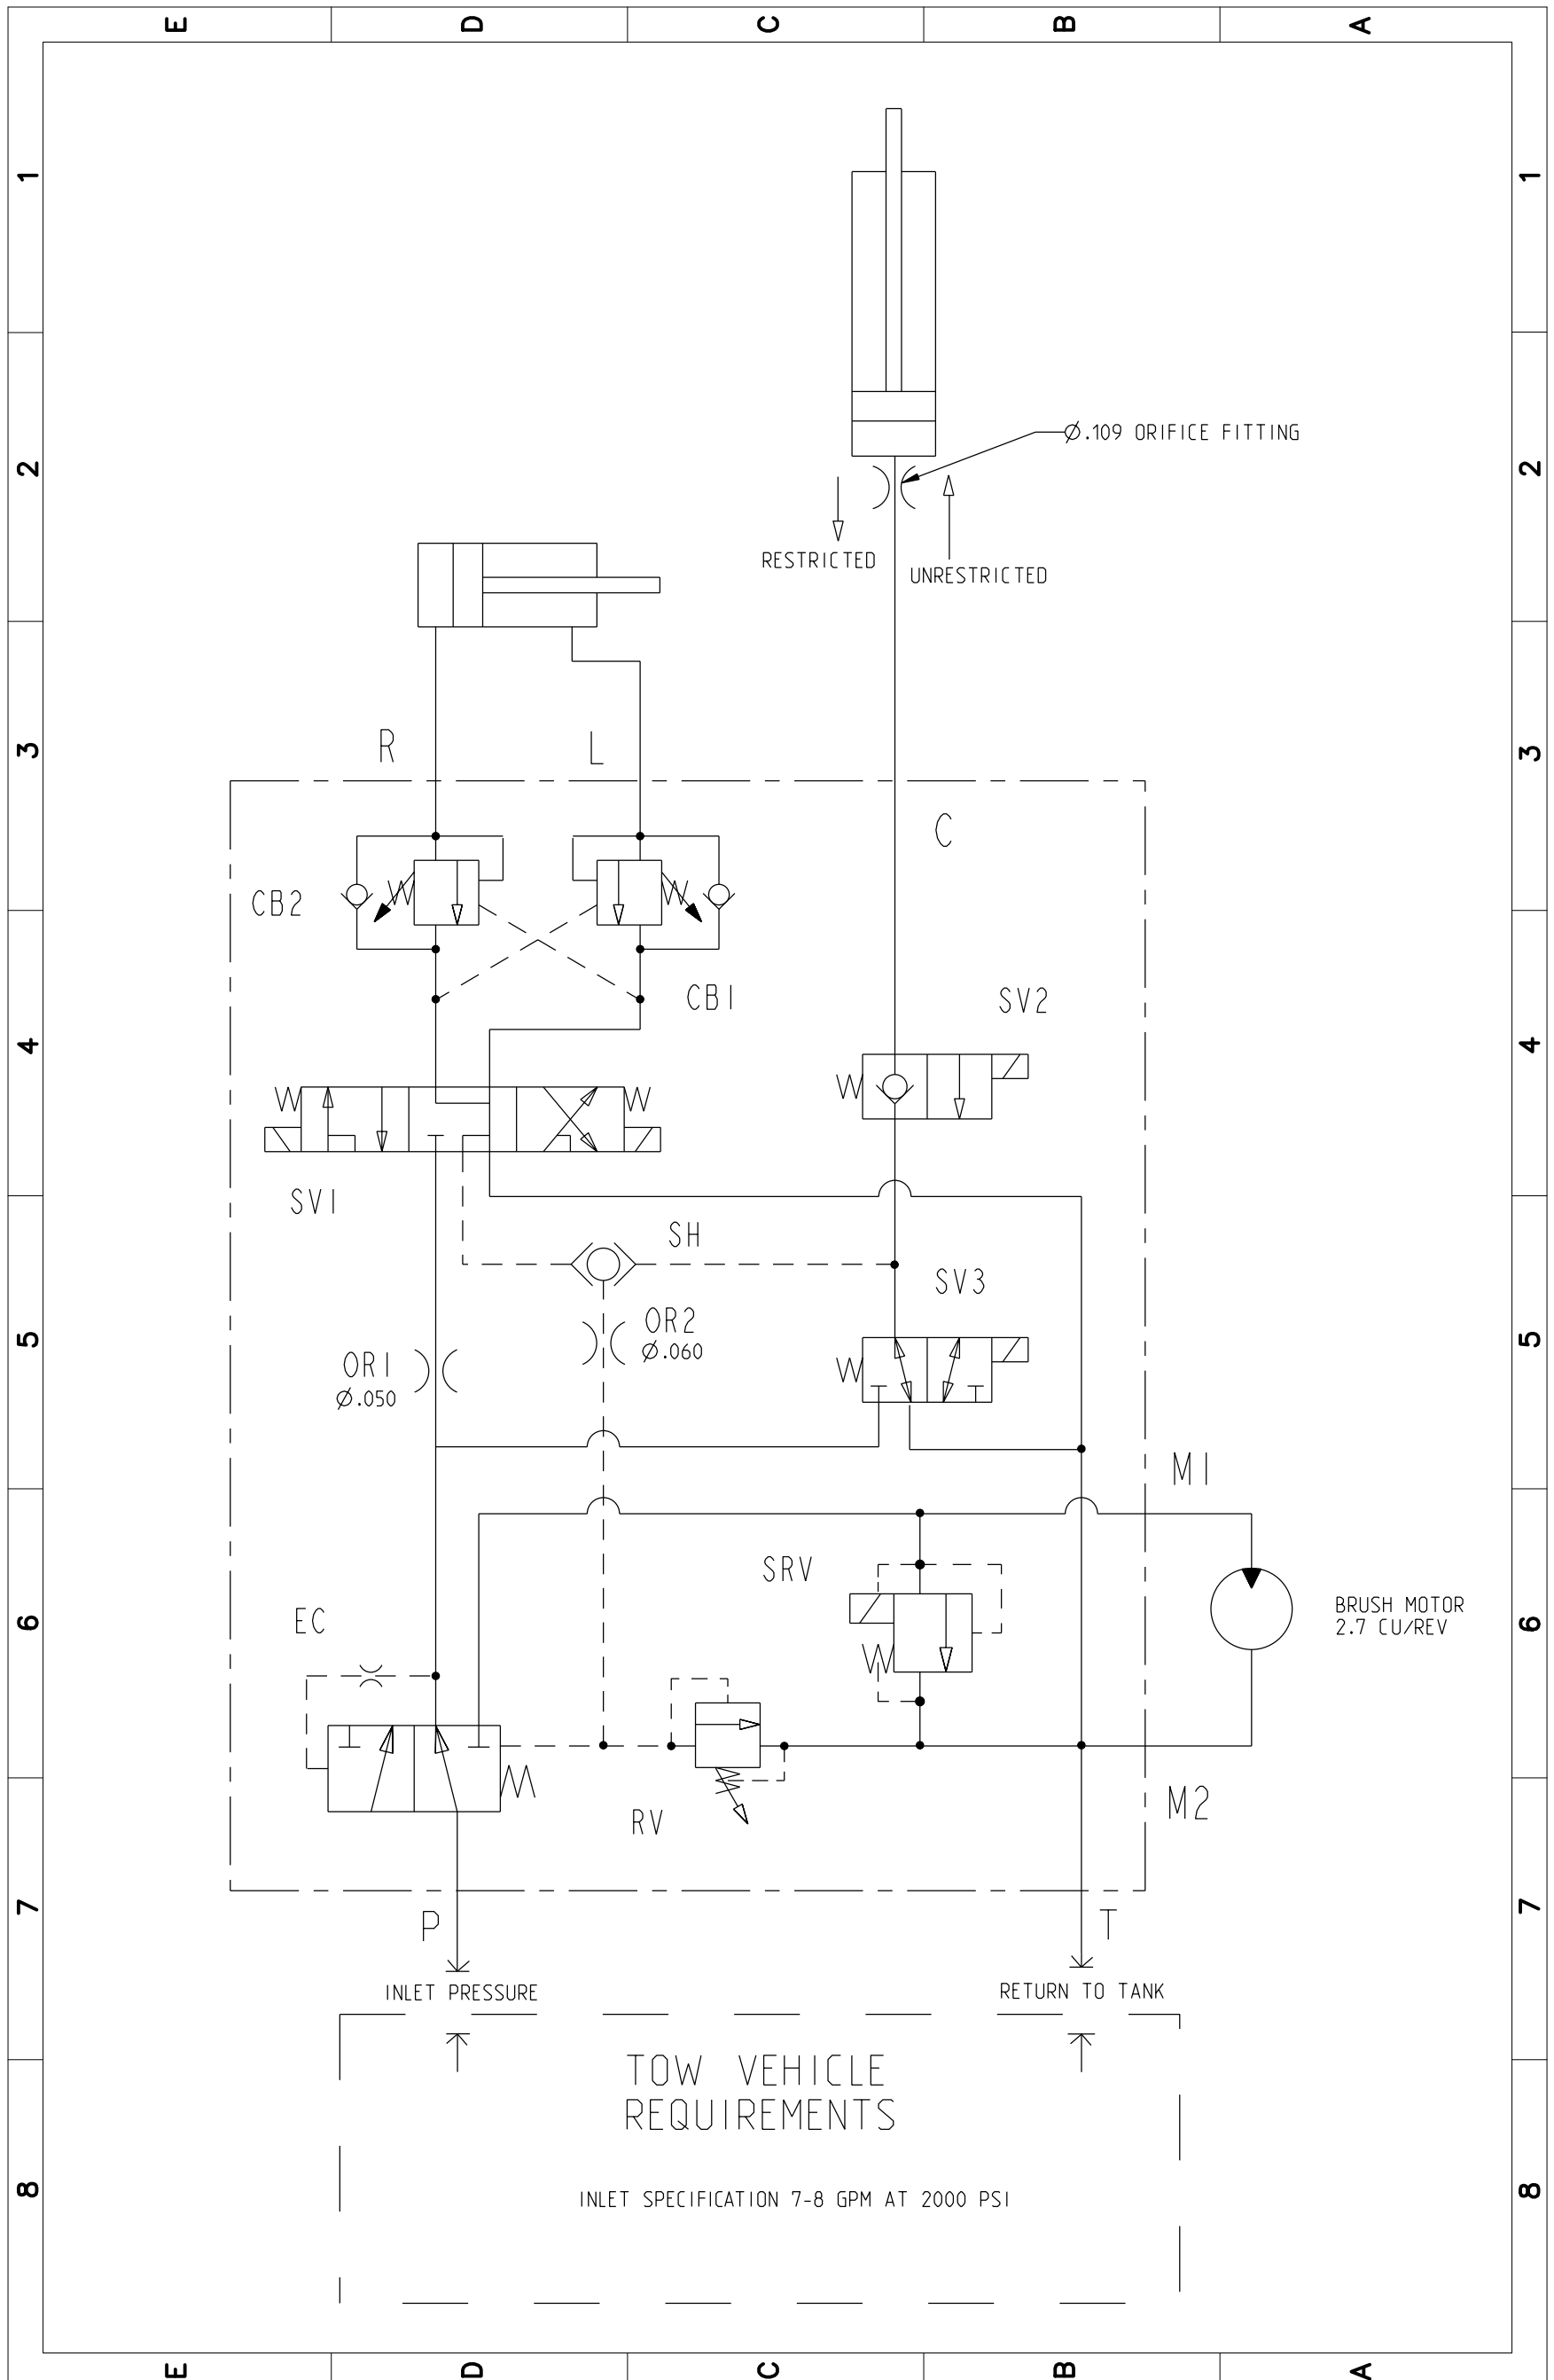

**Pro Sweep Turf Sweeper**  
 Model No. 07068—Serial No. 31500001 and Up

Hydraulic Schematic

Model No. 07068  
 117-8300 Rev A  
 1 of 1

G030814