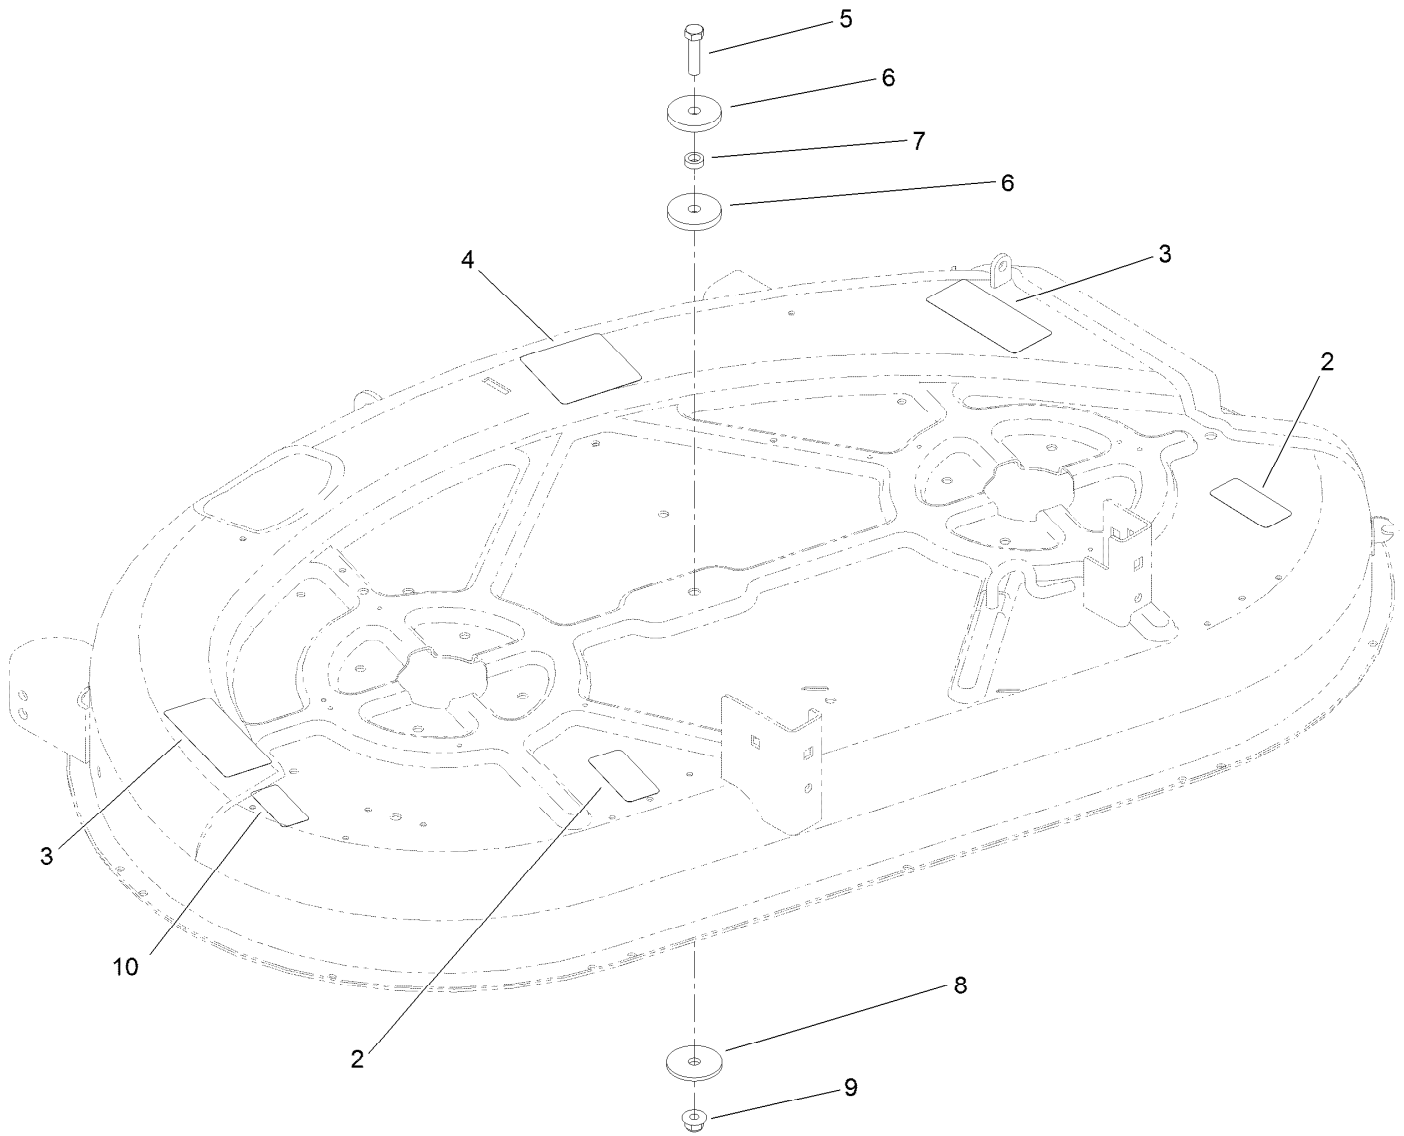

# Parts Catalog

## Service Deck Kit XLS 420T Lawn Tractor

Model No. 120-1167

## 42 Inch Deck Assembly No. 120-1167

<i>Ref.</i>	<i>Part Number</i>	<i>Qty.</i>	<i>Description</i>
2	93-6674	2	Decal-Warning
3	120-1120	2	Decal-Warning
4	120-1130	1	Decal-Guide, Belt
5	323-8	1	Screw-HH
6	110-9981	2	Washer-Plain
7	120-1112	1	Spacer
8	63-7400	1	Washer-Rebound
9	104-8301	1	Nut-Flange, NI
10	132-6923	1	Decal-Service Deck