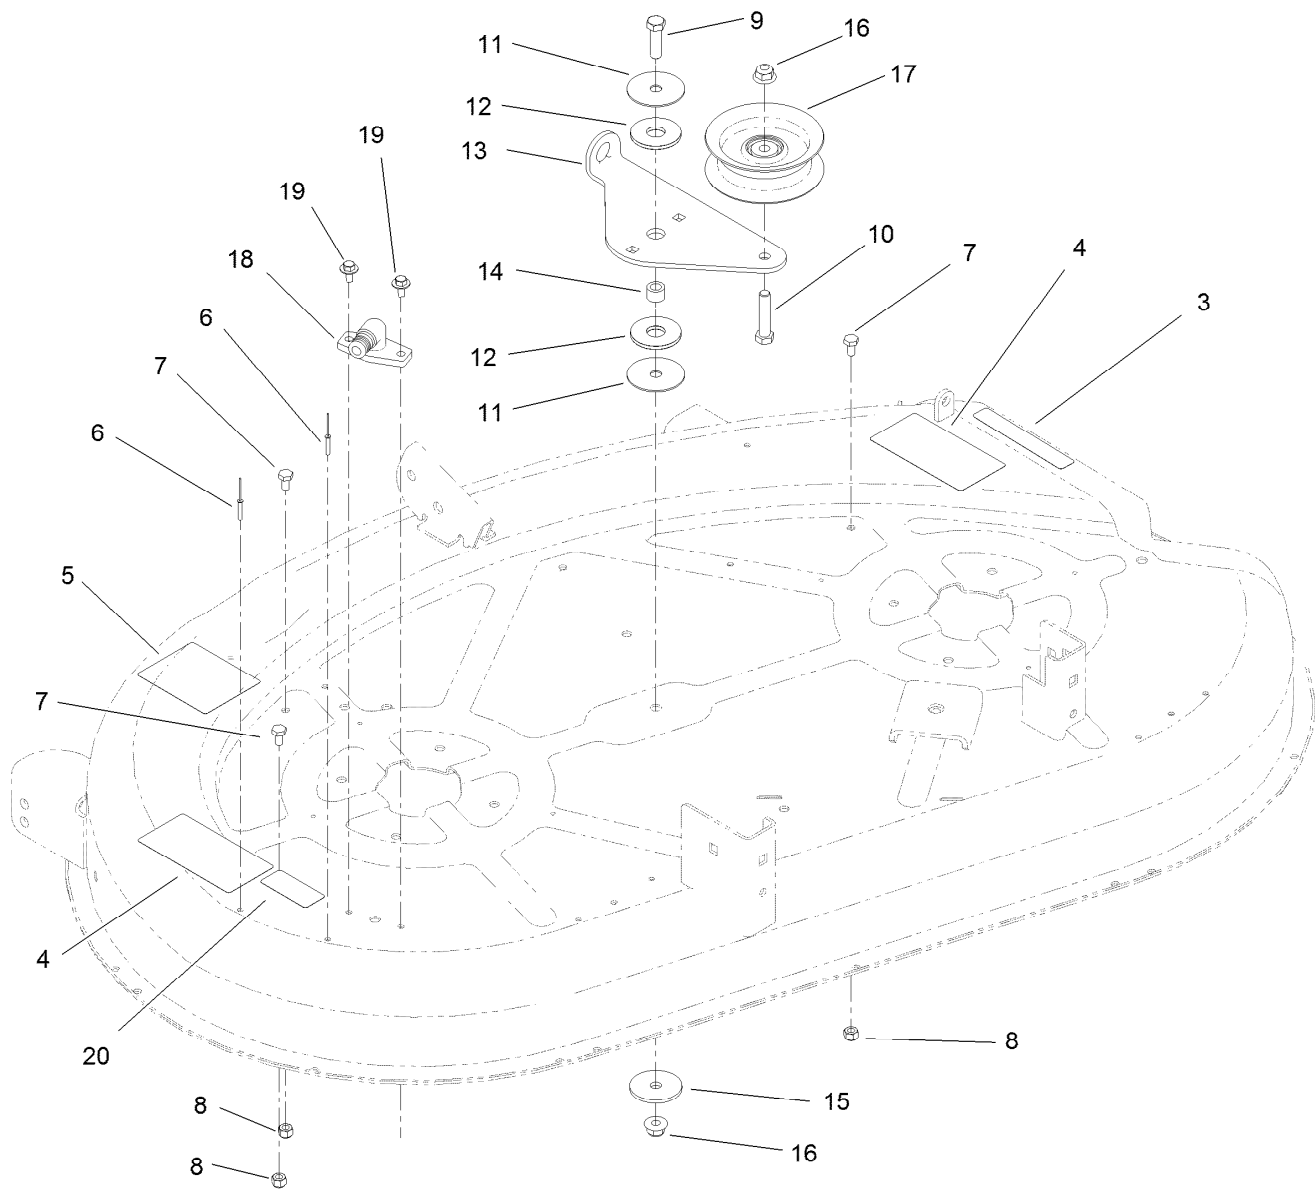

Parts Catalog

Service Deck Kit 42in Riding Mower

Model No. 132-6931

42 Inch Deck Assembly No. 132-6931

<i>Ref.</i>	<i>Part Number</i>	<i>Qty.</i>	<i>Description</i>	<i>Ref.</i>	<i>Part Number</i>	<i>Qty.</i>	<i>Description</i>
3	93-7009	1	Decal-Danger	12	114-0463	2	Washer-Friction, Composite
4	132-0872	2	Decal-Danger, Deck	13	114-8540	1	Arm-Idler
5	105-7015	1	Decal-Routing, Belt	14	115-4986	1	Spacer
6	3290-282	2	Rivet-Blind	15	63-7400	1	Washer-Rebound
7	321-2	3	Screw-HH	16	104-8301	2	Nut-Flange, NI
8	3296-42	3	Nut-Lock, NI	17	106-2175	1	Pulley-Idler, Flat
9	323-7	1	Screw-HH	18	95-2747	1	Fitting-Washout
10	323-9	1	Screw-HH	19	46-8560	2	Screw-HHFTF
11	120-2229	2	Washer	20	132-9307	1	Service Decal