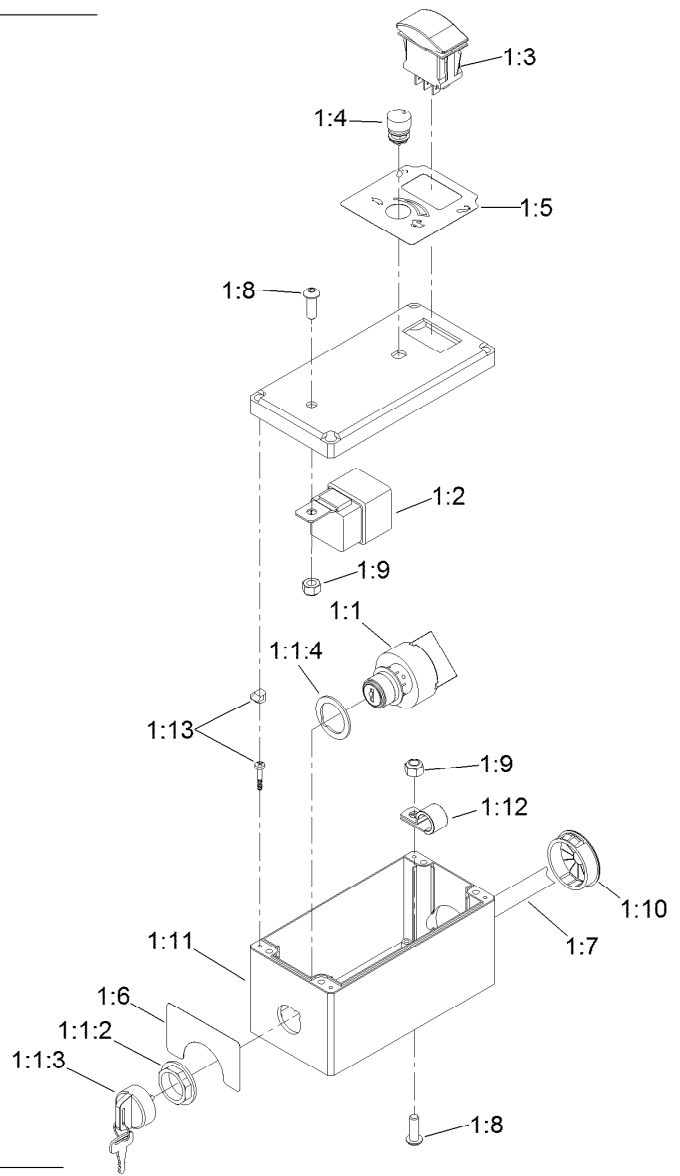

**Count on it.**

**Parts Catalog**

**Wired Controller Kit  
Pro Force® Debris Blower**

Model No. 119-1100

## Wired Controller Assembly No. 119-1100

Ref.	Part Number	Qty.	Description
1	119-6341	1	Tethered Control ASM
1:1	106-5269	1	Ignition Switch ASM
1:1:2	108-8660	1	Nut-Mounting
1:1:3	106-5270	1	Ignition Key Set
1:1:4	108-8659	1	Washer-Backup
1:2	99-7430	1	Relay
1:3	100-1535	1	Switch
1:4	119-1774	1	Potentiometer
1:5	119-1775	1	Decal-Tether, Throttle
1:6	119-1776	1	Decal-Tether, Start
1:7	119-1757	1	Harness-Tethered Control
1:8	3274-69	2	Screw-HSBH
1:9	3296-42	2	Nut-Lock, NI

Ref.	Part Number	Qty.	Description
1:10	119-1105	1	Bushing
1:11	119-1101	1	Box-Control
1:12	2412-73	1	Clamp-R
1:13	119-6243	1	Hardware Kit
2	120-3970	1	Harness-Wire, Tether Adapter
3	121-6572	1	Harness-Wire, Tether Adapter
4	122-0620	1	Harness-Wire, Tether Adapter
5	32180-156	1	Cap-Plug, 6 Way
6	32180-201	1	Cap-Plug