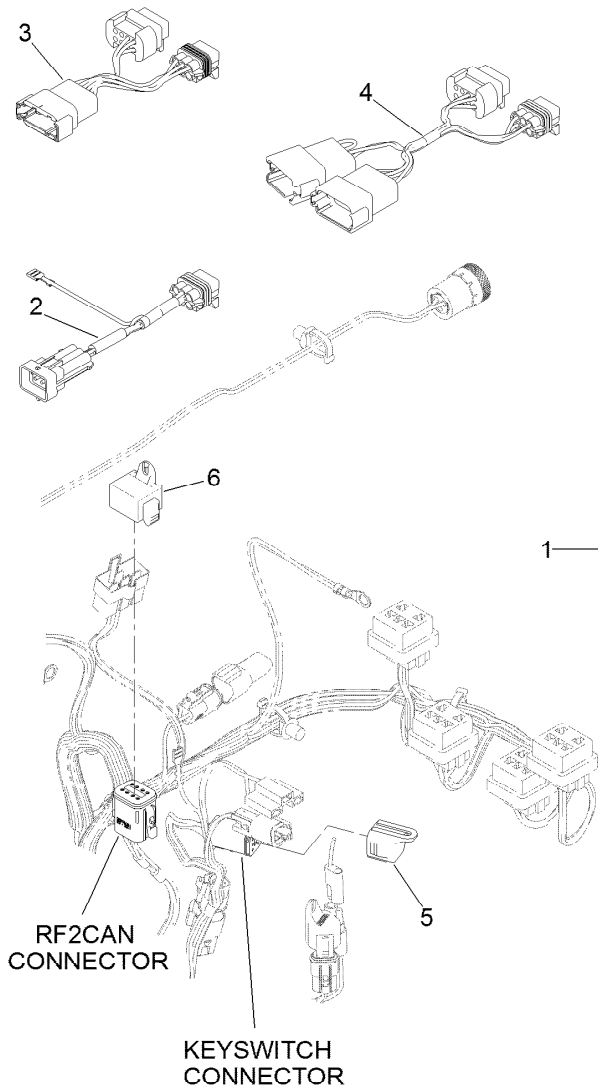

**Count on it.**

**Parts Catalog**

**Wired Controller Kit  
Pro Force® Debris Blower**

Model No. 119-1100

## Wired Controller Assembly No. 119-1100

Ref.	Part Number	Qty.	Description
1	119-6341	1	Tethered Control ASM
1:1	106-5269	1	Ignition Switch ASM
1:1:2	108-8660	1	Nut-Mounting
1:1:3	106-5270	1	Ignition Key Set
1:1:4	108-8659	1	Washer-Backup
1:2	99-7430	1	Relay
1:3	100-1535	1	Switch
1:4	119-1774	1	Potentiometer
1:5	119-1775	1	Decal-Tether, Throttle
1:6	119-1776	1	Decal-Tether, Start
1:7	119-1757	1	Harness-Tethered Control
1:8	3274-69	2	Screw-HSBH
1:9	3296-42	2	Nut-Lock, NI

Ref.	Part Number	Qty.	Description
1:10	119-1105	1	Bushing
1:11	119-1101	1	Box-Control
1:12	2412-73	1	Clamp-R
1:13	119-6243	1	Hardware Kit
2	120-3970	1	Harness-Wire, Tether Adapter
3	121-6572	1	Harness-Wire, Tether Adapter
4	122-0620	1	Harness-Wire, Tether Adapter
5	32180-156	1	Cap-Plug, 6 Way
6	32180-201	1	Cap-Plug