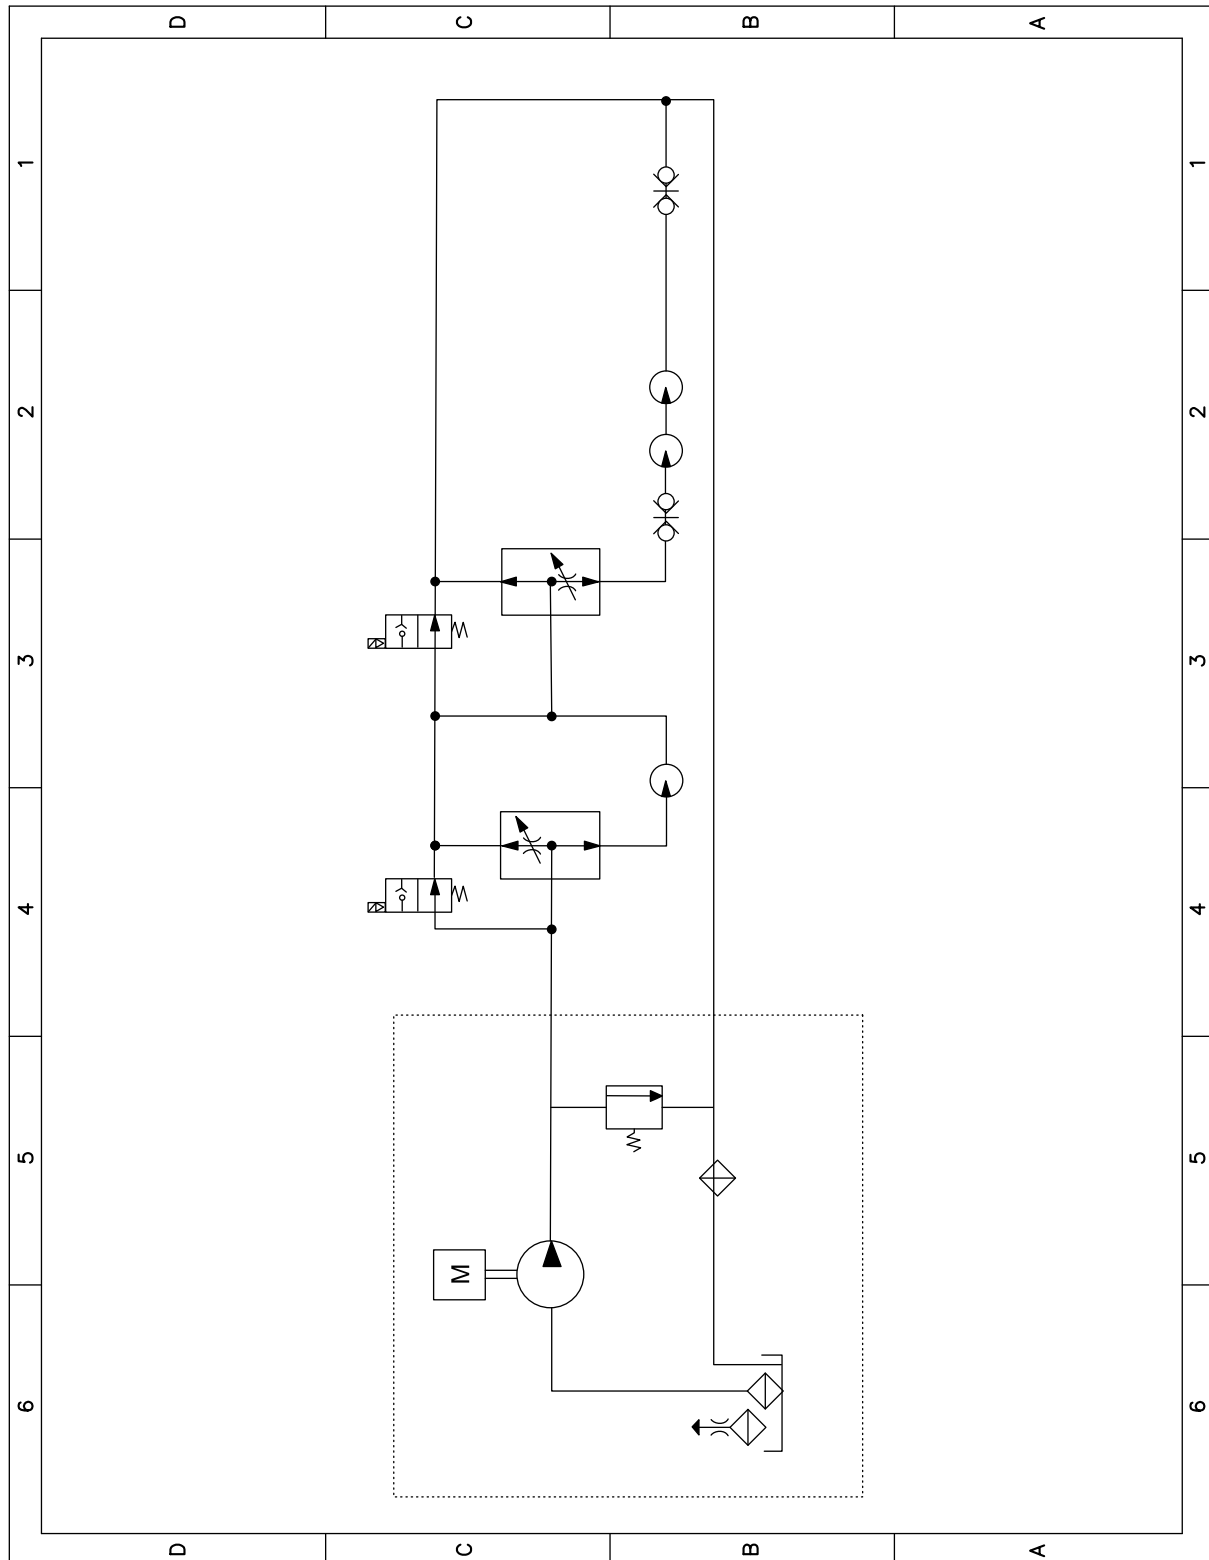

ProPass 200 Top Dresser with Twin Spinner

Model No. 44701—Serial No. 315000001 and Up

Hydraulic Schematic

Model No. 44701
1 of 1

G031034