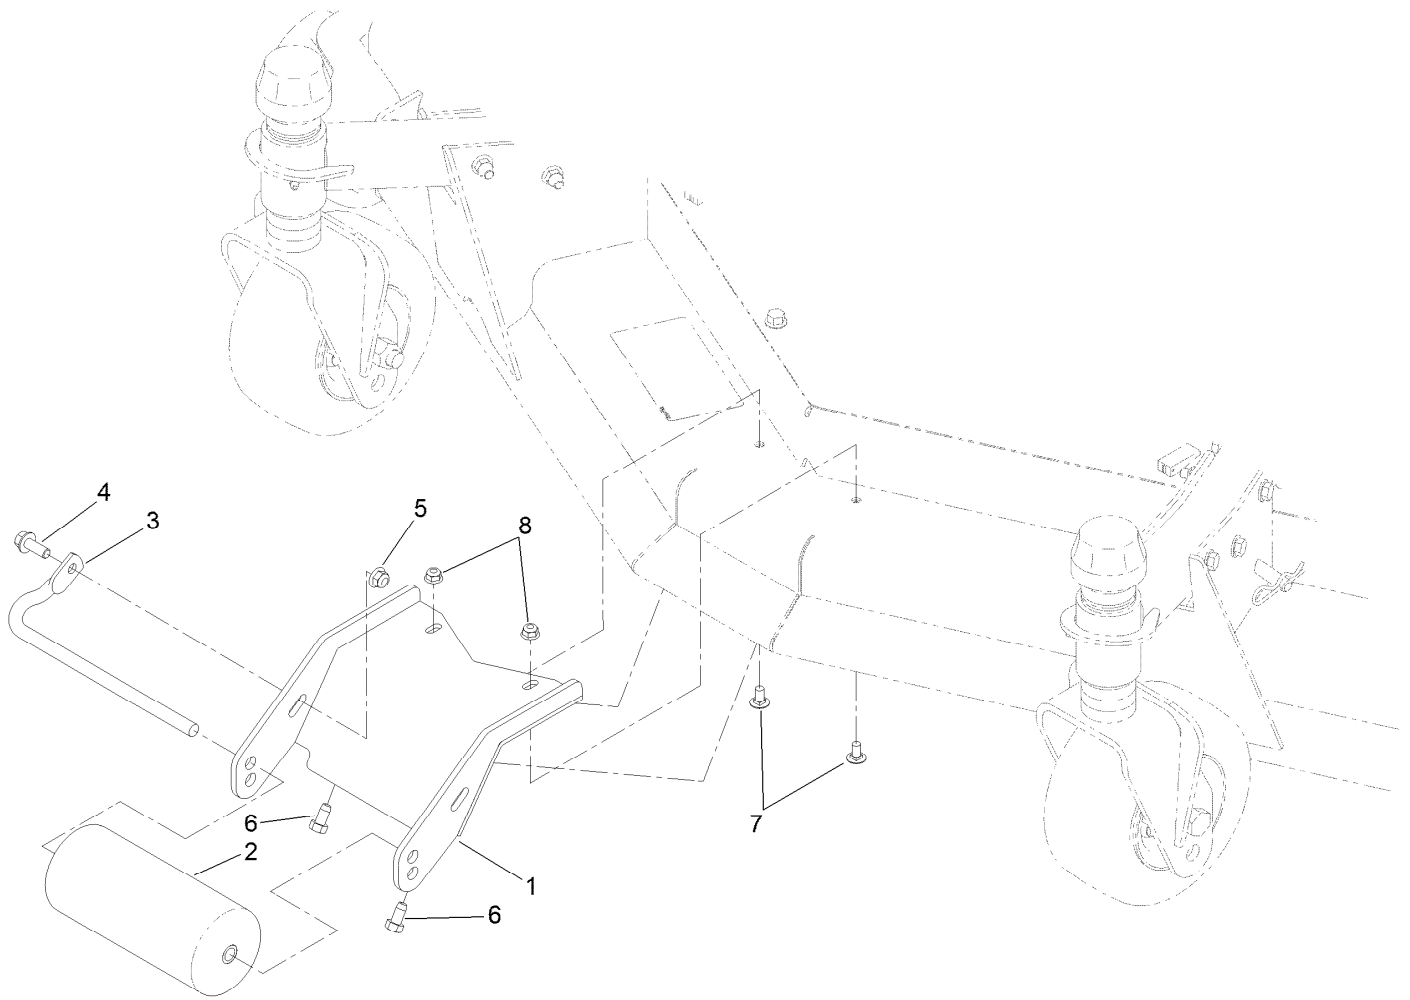

Count on it.

Parts Catalog

Roller Assembly

Groundsmaster® 4000 or 4010 Series Rotary Mower

Model No. 132-6113

Roller Assembly No. 132-6113

<i>Ref.</i>	<i>Part Number</i>	<i>Qty.</i>	<i>Description</i>
1	130-2749-01	1	Bracket-Roller
2	68-6710	1	Roller
3	68-6840	1	Shaft-Roller
4	3234-42	1	Screw-HHF
5	104-8301	1	Nut-Flange, NI
6	32104-6	2	Screw-HH, TAP
7	3230-16	2	Screw-CARR
8	104-8300	2	Nut-Flange, NI