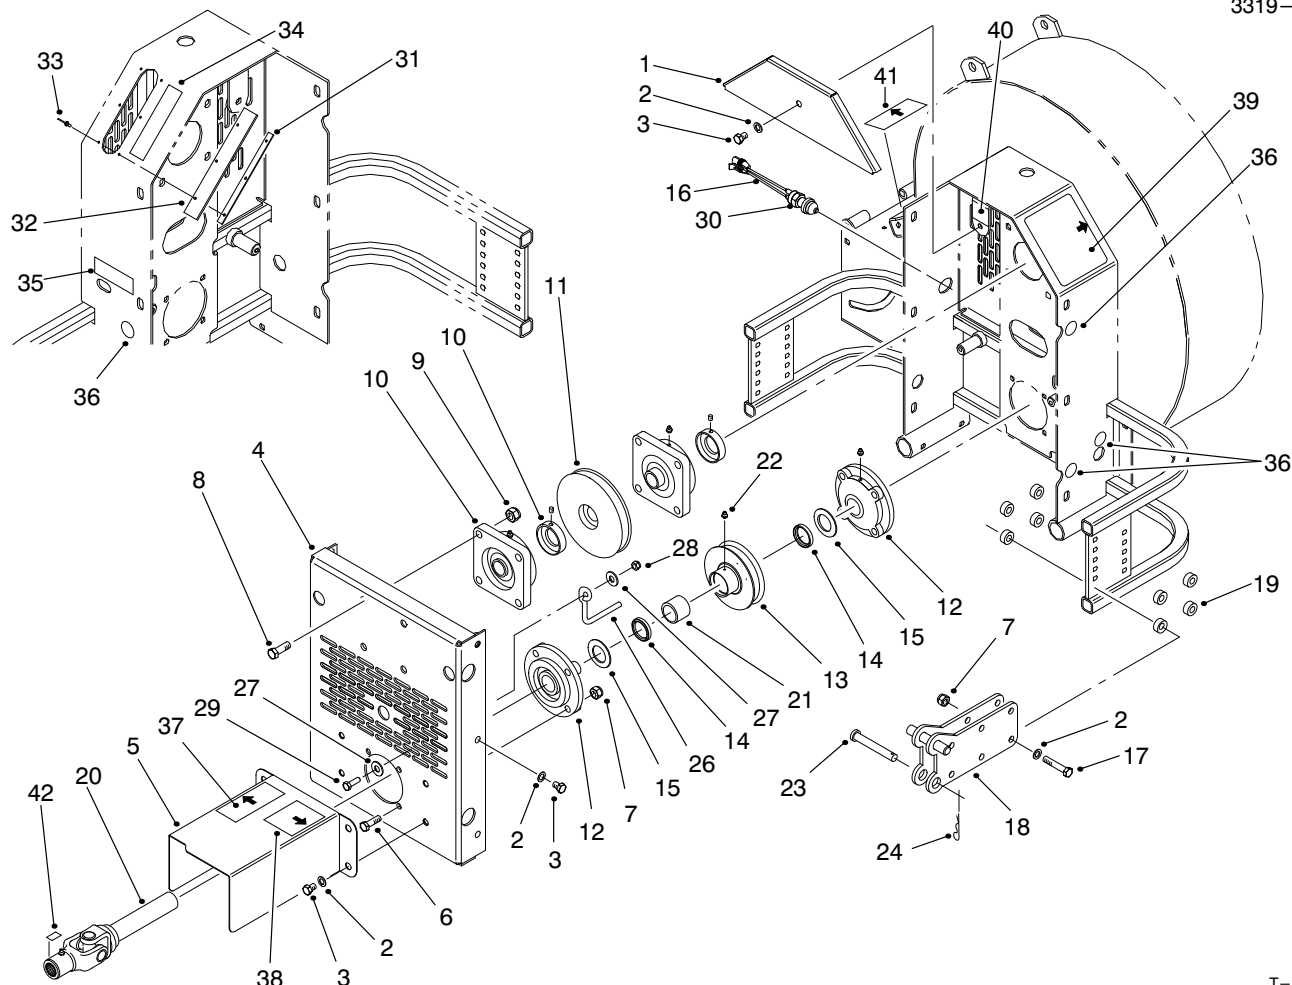

MODEL NO. 08857	PARTS CATALOG
DEBRIS BLOWER For Sand Pro® 2020, 3020, 5000 & 5020	

T-2778-1

BLOWER, FAN & FRAME ASSEMBLY

Ref. No.	Part No.	Description	No. Used
1	98-1179	V-Belt	1
2	256-185	Bushing	2
3	98-1117	Plate-Pivot	1
5	36-3220	Pulley-Flat, Idler	1
6	323-19	Screw-HH	1
7	3256-24	Washer-Flat	26
8	32146-2	Nut-Lock	11
9	3256-35	Washer-Flat	2
10	282-2	Clevis-Adjustable	2
11	3220-2	Nut-Jam	2
12	98-1132	Link-Connect	1
13	283-1	Pin-Clevis	2
14	3272-10	Pin-Cotter	2
15	98-1113	Clutch-Lever	1
16	323-2	Screw-HH	12
17	3257-42	Key-Woodruff	1
18	5-1718	Key-Square	1

Ref. No.	Part No.	Description	No. Used
19	98-1140	Chute-Fan	1
20	98-1154	Shaft-Fan	1
21	98-1134	Scroll-Fan	1
22	98-1116	Lever-Clutch	1
23	94-8950	Fan	1
24	98-1139	Screen-Front	1
25	77-0950	Washer-Castor	1
26	3218-17	Nut-Jam	1
27	98-1123	Asm-Frame	1
28	95-0886	Handle-Grip	1
29	98-8666	Screw-Carriage	6
30	321-13	Screw-HH	2
31	3256-72	Washer-Flat	2
32	32146-17	Nut-Lock	2
33	98-3104	Stud-Ball	2
34	98-3103	Strut	1
35	3218-2	Nut-Jam	2

T-2778-1

BLOWER, FAN AND FRAME ASSEMBLY

Ref. No.	Part No.	Description	No. Used
36	98-3119	Bar-Skid	1
37	323-10	Screw-HH	4
38	98-3125	Cover-Bottom	1
39	98-7213	Decal-Cyclone 1000	1

Ref. No.	Part No.	Description	No. Used
40	67-1300	Decal-Toro	1
41	93-9083	Decal-Caution	1
42	98-3111	Decal-Rotating	1

T-2779

PULLEYS, BRACKET & COVER ASSEMBLY

Ref. No.	Part No.	Description	No. Used
1	98-1155	Cover	1
2	3256-24	Washer-Flat	19
3	323-2	Screw-HH	11
4	98-1171	Asm-Bracket, Rear	1
5	98-1112	Cover-Power Take Off	1
6	3234-7	Screw-HH	8
7	32146-2	Nut-Lock	16
8	324-6	Screw-HH	8
9	32146-48	Nut-Lock	8
10	94-8987	Asm-Bearing	2
11	98-3139	Pulley	1
12	98-1172	Asm-Bearing	2
13	98-1170	Asm-Clutch	1
14	98-1176	Seal-Grease	2
15	98-3138	Washer	2
16	94-3429	Switch	1
17	323-47	Screw-HH	8
18	98-1167	Hitch	2
19	98-1162	Spacer-Standoff	16
20	98-1180	Shaft-Drive	1
21	71-4580	Roller-Clutch	1