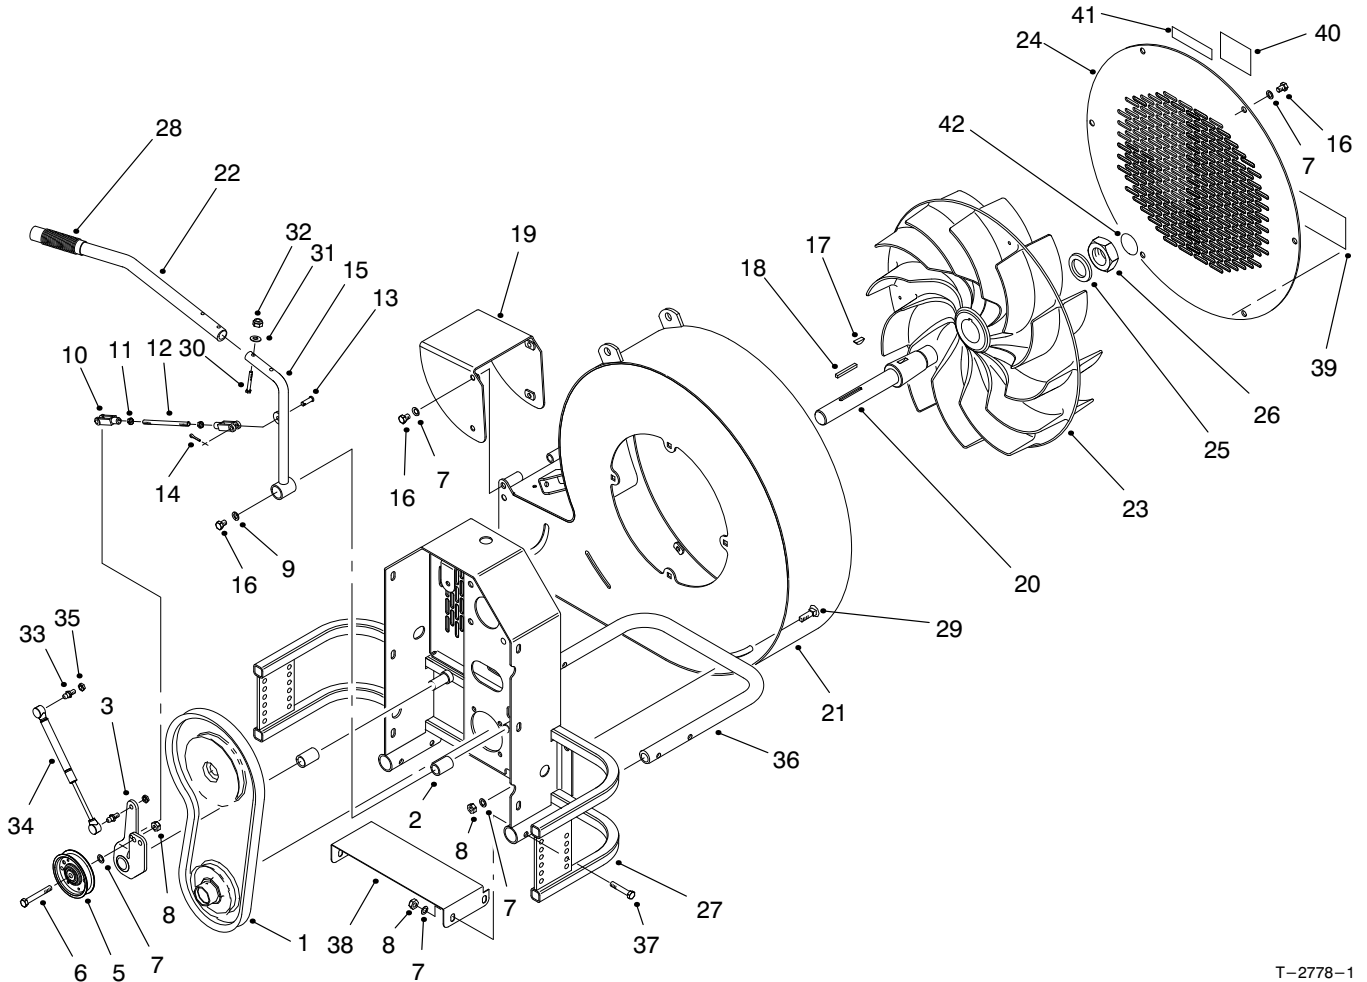

MODEL NO. 08857	PARTS CATALOG
DEBRIS BLOWER For Sand Pro® 2020, 3020, 5000 & 5020	

T-2778-1

BLOWER, FAN & FRAME ASSEMBLY

Ref. No.	Part No.	Description	No. Used
1	98-1179	V-Belt	1
2	256-185	Bushing	2
3	98-1117	Plate-Pivot	1
5	36-3220	Pulley-Flat, Idler	1
6	323-19	Screw-HH	1
7	3256-24	Washer-Flat	26
8	32146-2	Nut-Lock	11
9	3256-35	Washer-Flat	2
10	282-2	Clevis-Adjustable	2
11	3220-2	Nut-Jam	2
12	98-1132	Link-Connect	1
13	283-1	Pin-Clevis	2
14	3272-10	Pin-Cotter	2
15	98-1113	Clutch-Lever	1
16	323-2	Screw-HH	12
17	3257-42	Key-Woodruff	1
18	5-1718	Key-Square	1

Ref. No.	Part No.	Description	No. Used
19	98-1140	Chute-Fan	1
20	98-1154	Shaft-Fan	1
21	98-1134	Scroll-Fan	1
22	98-1116	Lever-Clutch	1
23	94-8950	Fan	1
24	98-1139	Screen-Front	1
25	77-0950	Washer-Castor	1
26	3218-17	Nut-Jam	1
27	98-1123	Asm-Frame	1
28	95-0886	Handle-Grip	1
29	98-8666	Screw-Carriage	6
30	321-13	Screw-HH	2
31	3256-72	Washer-Flat	2
32	32146-17	Nut-Lock	2
33	98-3104	Stud-Ball	2
34	98-3103	Strut	1
35	3218-2	Nut-Jam	2

T-2778-1

BLOWER, FAN AND FRAME ASSEMBLY

Ref. No.	Part No.	Description	No. Used
36	98-3119	Bar-Skid	1
37	323-10	Screw-HH	4
38	98-3125	Cover-Bottom	1
39	98-7213	Decal-Cyclone 1000	1

Ref. No.	Part No.	Description	No. Used
40	67-1300	Decal-Toro	1
41	93-9083	Decal-Caution	1
42	98-3111	Decal-Rotating	1

T-2779

PULLEYS, BRACKET & COVER ASSEMBLY

Ref. No.	Part No.	Description	No. Used
1	98-1155	Cover	1
2	3256-24	Washer-Flat	19
3	323-2	Screw-HH	11
4	98-1171	Asm-Bracket, Rear	1
5	98-1112	Cover-Power Take Off	1
6	3234-7	Screw-HH	8
7	32146-2	Nut-Lock	16
8	324-6	Screw-HH	8
9	32146-48	Nut-Lock	8
10	94-8987	Asm-Bearing	2
11	98-3139	Pulley	1
12	98-1172	Asm-Bearing	2
13	98-1170	Asm-Clutch	1
14	98-1176	Seal-Grease	2
15	98-3138	Washer	2
16	94-3429	Switch	1
17	323-47	Screw-HH	8
18	98-1167	Hitch	2
19	98-1162	Spacer-Standoff	16
20	98-1180	Shaft-Drive	1
21	71-4580	Roller-Clutch	1