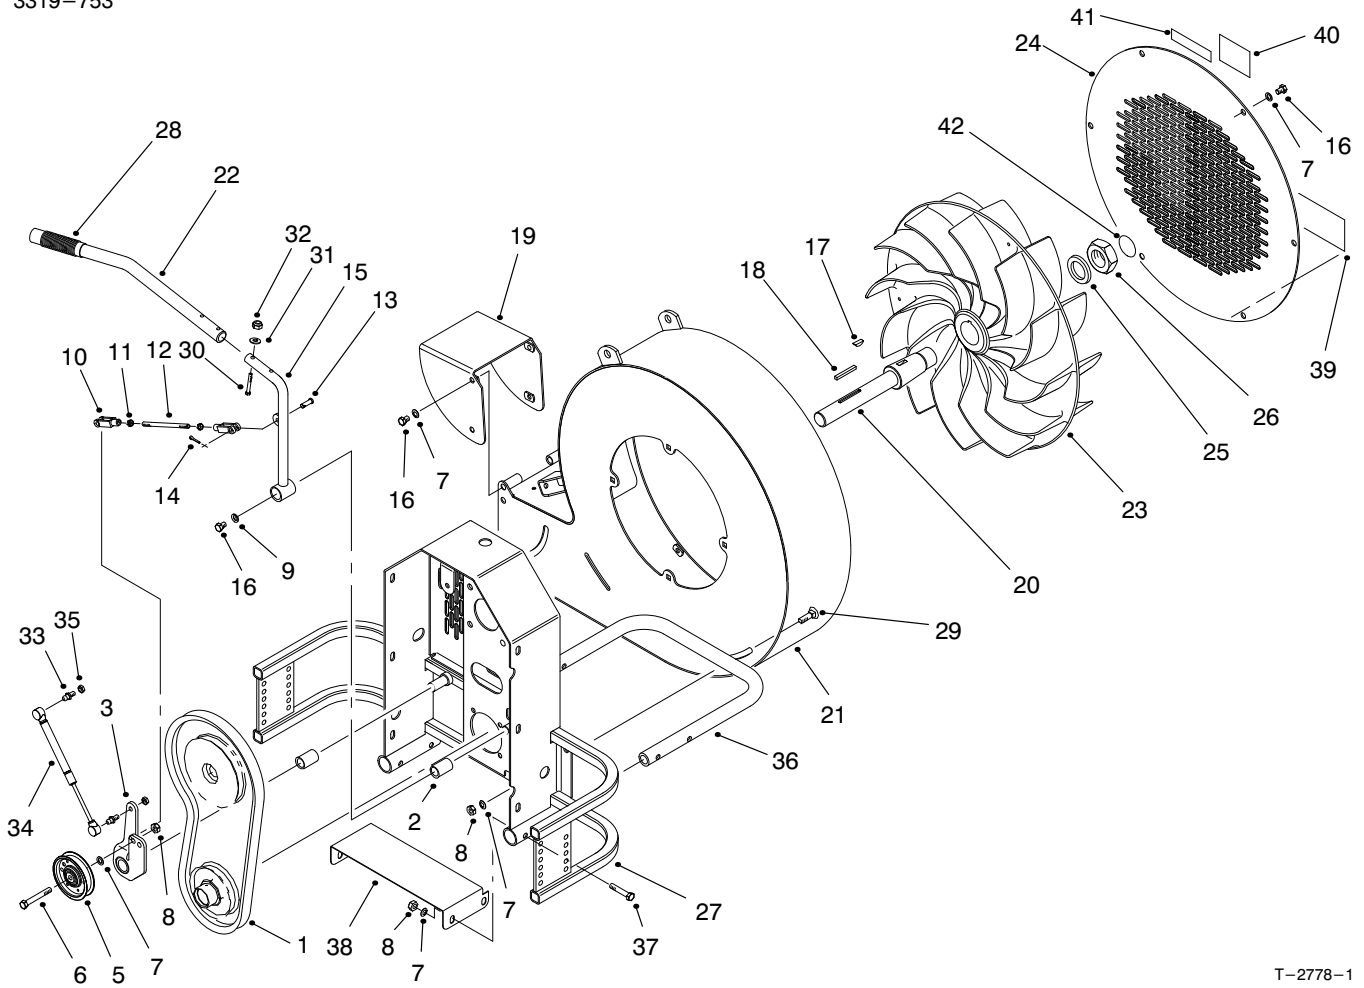

MODEL NO. 08857	PARTS CATALOG
DEBRIS BLOWER For Sand Pro® 2020, 3020, 5000 & 5020	

T-2778-1

BLOWER, FAN & FRAME ASSEMBLY

Ref. No.	Part No.	Description	No. Used
1	98-1179	V-Belt	1
2	256-185	Bushing	2
3	98-1117	Plate-Pivot	1
5	36-3220	Pulley-Flat, Idler	1
6	323-19	Screw-HH	1
7	3256-24	Washer-Flat	26
8	32146-2	Nut-Lock	11
9	3256-35	Washer-Flat	2
10	282-2	Clevis-Adjustable	2
11	3220-2	Nut-Jam	2
12	98-1132	Link-Connect	1
13	283-1	Pin-Clevis	2
14	3272-10	Pin-Cotter	2
15	98-1113	Clutch-Lever	1
16	323-2	Screw-HH	12
17	3257-42	Key-Woodruff	1
18	5-1718	Key-Square	1

Ref. No.	Part No.	Description	No. Used
19	98-1140	Chute-Fan	1
20	98-1154	Shaft-Fan	1
21	98-1134	Scroll-Fan	1
22	98-1116	Lever-Clutch	1
23	94-8950	Fan	1
24	98-1139	Screen-Front	1
25	77-0950	Washer-Castor	1
26	3218-17	Nut-Jam	1
27	98-1123	Asm-Frame	1
28	95-0886	Handle-Grip	1
29	98-8666	Screw-Carriage	6
30	321-13	Screw-HH	2
31	3256-72	Washer-Flat	2
32	32146-17	Nut-Lock	2
33	98-3104	Stud-Ball	2
34	98-3103	Strut	1
35	3218-2	Nut-Jam	2

T-2778-1

BLOWER, FAN AND FRAME ASSEMBLY

Ref. No.	Part No.	Description	No. Used
36	98-3119	Bar-Skid	1
37	323-10	Screw-HH	4
38	98-3125	Cover-Bottom	1
39	98-7213	Decal-Cyclone 1000	1

Ref. No.	Part No.	Description	No. Used
40	67-1300	Decal-Toro	1
41	93-9083	Decal-Caution	1
42	98-3111	Decal-Rotating	1

T-2779

PULLEYS, BRACKET & COVER ASSEMBLY

Ref. No.	Part No.	Description	No. Used
1	98-1155	Cover	1
2	3256-24	Washer-Flat	19
3	323-2	Screw-HH	11
4	98-1171	Asm-Bracket, Rear	1
5	98-1112	Cover-Power Take Off	1
6	3234-7	Screw-HH	8
7	32146-2	Nut-Lock	16
8	324-6	Screw-HH	8
9	32146-48	Nut-Lock	8
10	94-8987	Asm-Bearing	2
11	98-3139	Pulley	1
12	98-1172	Asm-Bearing	2
13	98-1170	Asm-Clutch	1
14	98-1176	Seal-Grease	2
15	98-3138	Washer	2
16	94-3429	Switch	1
17	323-47	Screw-HH	8
18	98-1167	Hitch	2
19	98-1162	Spacer-Standoff	16
20	98-1180	Shaft-Drive	1
21	71-4580	Roller-Clutch	1