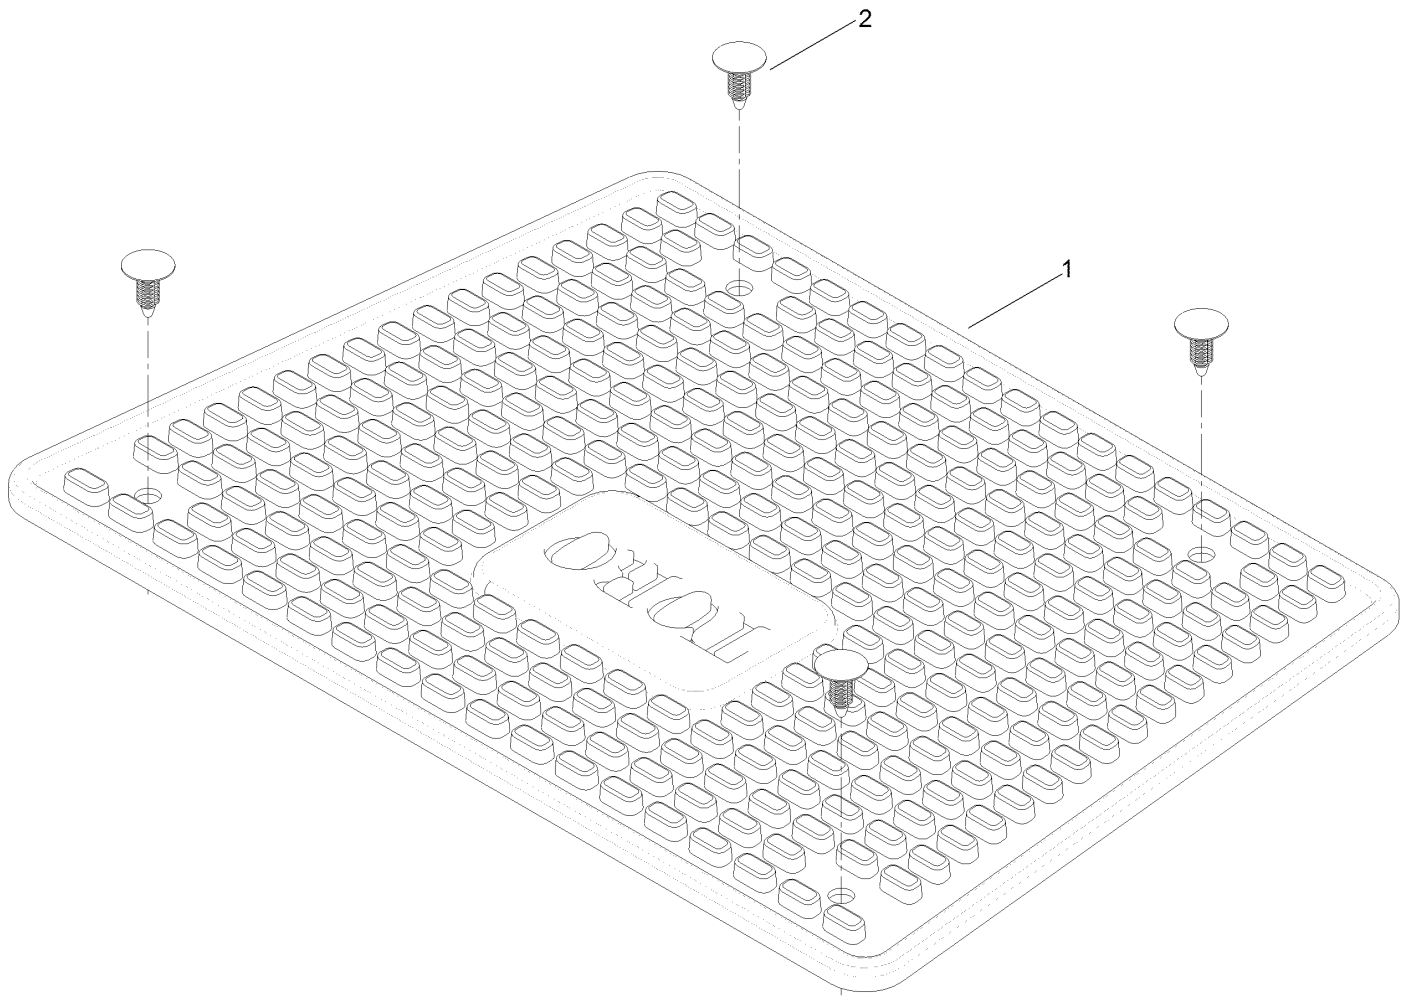

Parts Catalog

Floor Mat Kit

Steering Wheel Zero-Turn-Radius Riding Mower

Model No. 132-6920

Floor Mat Assembly No. 132-6920

<i>Ref.</i>	<i>Part Number</i>	<i>Qty.</i>	<i>Description</i>
1	131-1072	1	Mat-Floor
2	117-2382	4	Plug-Plastic